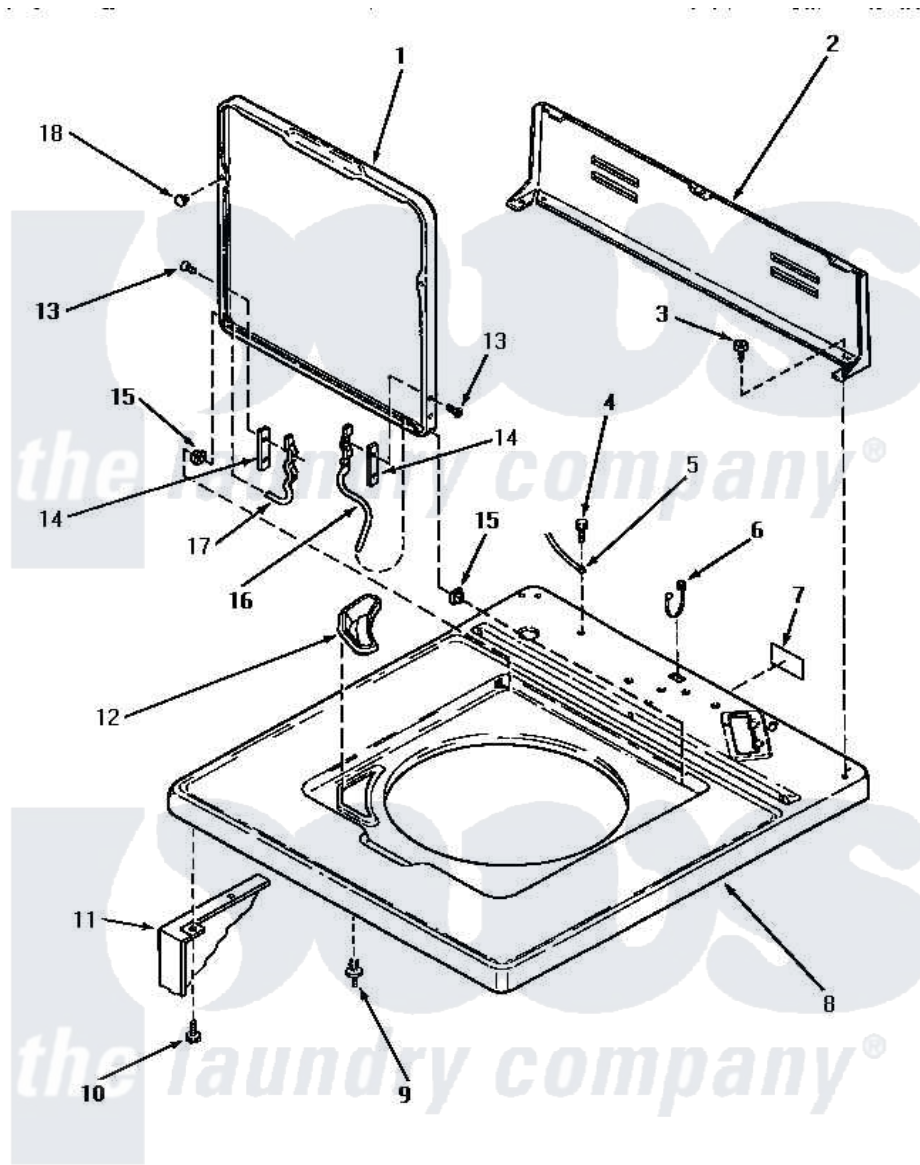

Amana AWM230 05 - CAB TOP/LOADING DR & CTRL HOOD REAR PAN

CABINET TOP, LOADING DOOR AND CONTROL HOOD REAR PANEL

Amana [Residential Amana AWM230 Washer Parts](#) Parts Diagram 05 - CAB TOP/LOADING DR & CTRL HOOD REAR PAN

Click on the part number to view part

Item	Original Part Number	Replaced By	Status	Part Description
1	33541W	33541WP		Lid, W/Instructions
"	33541H		Not Available	LOADING DOOR, HARVEST GOLD
"	33541L	33541LP		Lid, W/Instructions
2	33619		Not Available	CONTROL HOOD REAR PANEL
3	23962	W10116760		Screw
4	52909			Screw, 10B-16 X 1/2 HeX
5	Y00000000		Not Available	SEE NOTE GROUND WIRE, GREEN
6	21903	211881		Grommet, Cord Part Not Used-Gas Models Only
7	24903		Not Available	STICKER,DISCONNECT POW
8	33451W		Not Available	CABINET TOP, WHITE
"	33451L		Not Available	CABINET TOP, ALMOND
"	33451H		Not Available	CABINET TOP, HARVEST GOLD