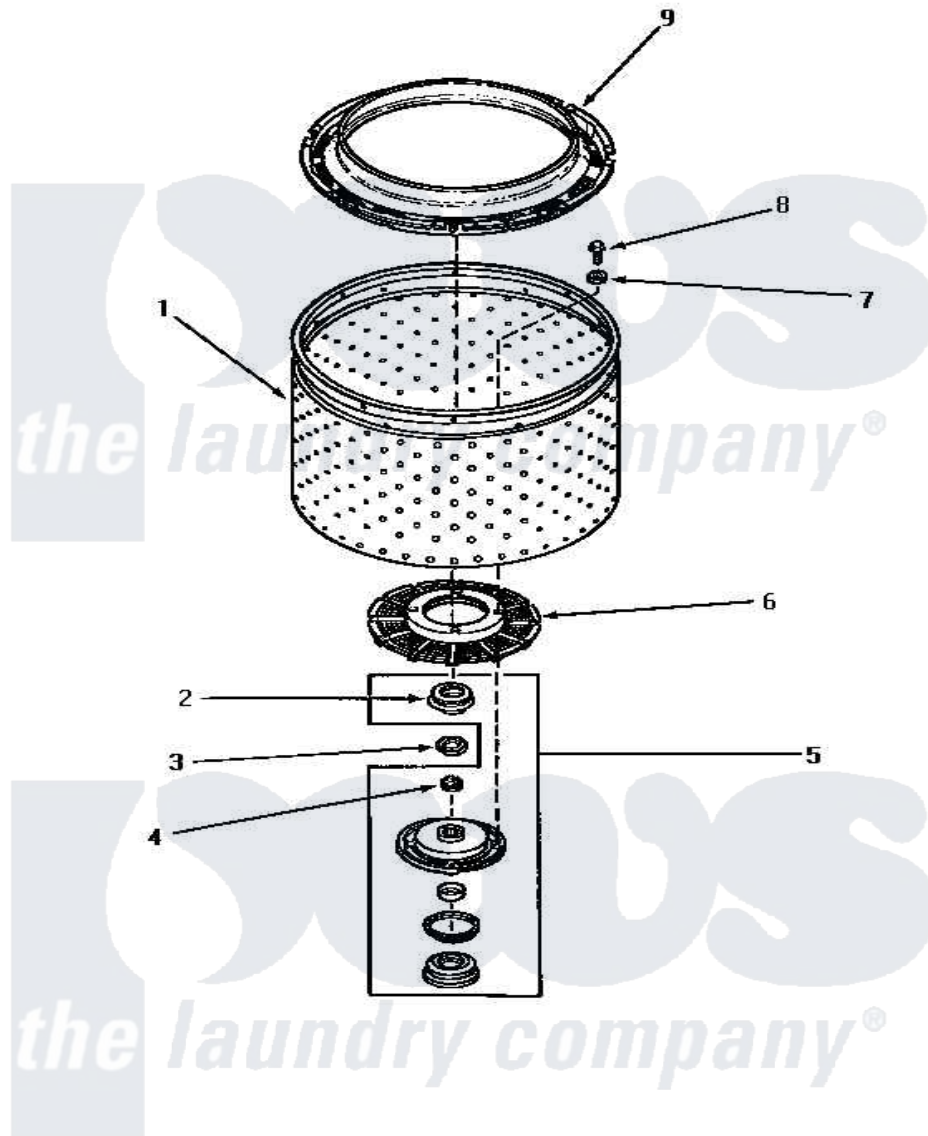

# Amana AWM230 06 - CLOTHES GUARD/WASHTUB/LINT FILTER & HUB

## CLOTHES GUARD, WASHTUB, LINT FILTER AND HUB

Amana [Residential Amana AWM230 Washer Parts](#) Parts Diagram 06 - CLOTHES GUARD/WASHTUB/LINT FILTER & HUB

[Click on the part number to view part](#)

Item	Original Part Number	Replaced By	Status	Part Description
1	33296	<a href="#">39248P</a>		Wash Tub
"	33295	<a href="#">39252P</a>		Wash Tub
"	<a href="#">33245</a>			Washtub, Stainless Steel
2	Y00000000		Not Available	SEE NOTE SEAL HEAD -- (SEE PAGES 8 & 10)
3	Y29220	<a href="#">40016301</a>		Nut, Lock
4	29728	<a href="#">40008301</a>		Insert, Spline
5	495P3	<a href="#">R9900552</a>		Hub And Seal
6	32998	<a href="#">39371</a>		Filter Lin
7	<a href="#">28094</a>			Gasket
8	27202	<a href="#">W10116787</a>		Screw
9	32989	<a href="#">35035</a>		Guard, Clothes