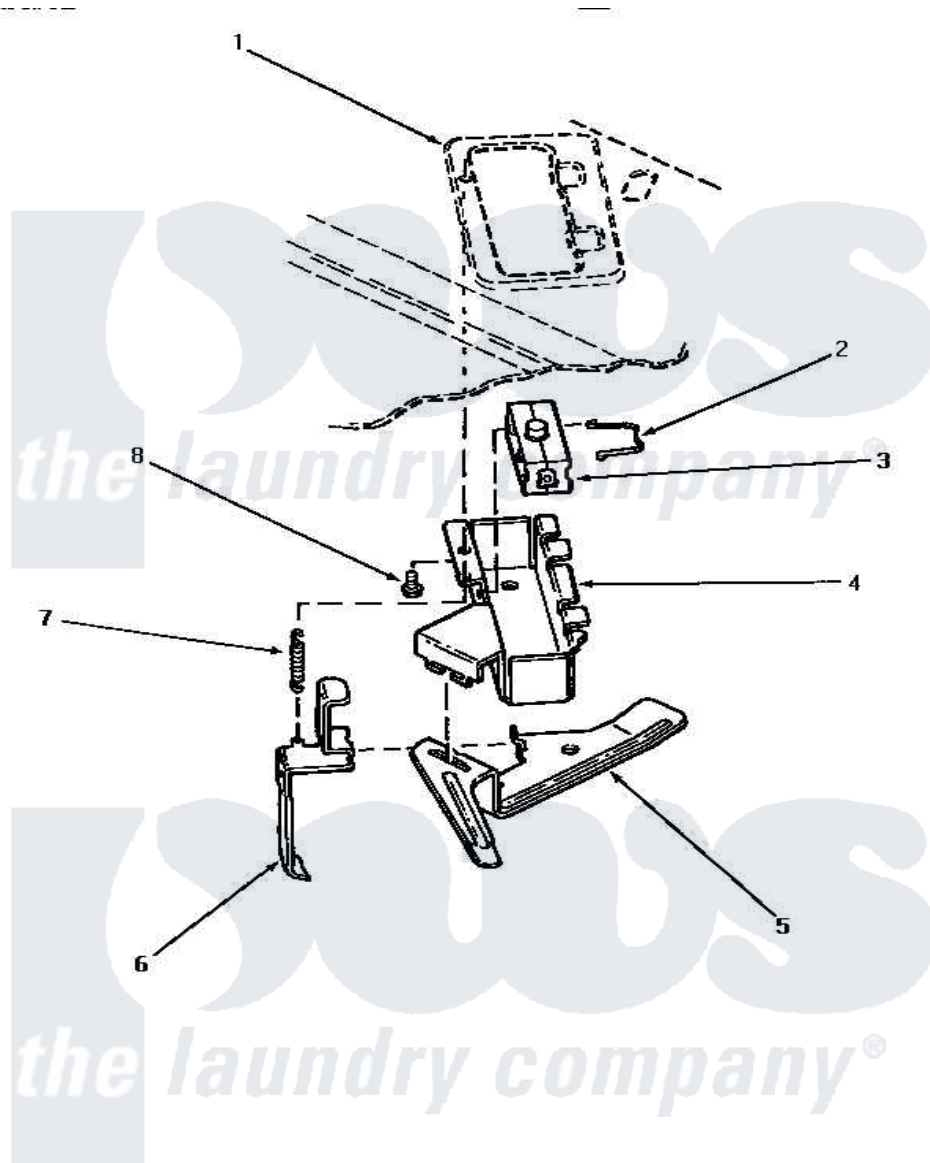

# Amana AWM230 07 - DOOR & OUT-OF-BALANCE SWITCH

## DOOR AND OUT-OF-BALANCE SWITCH

Amana [Residential Amana AWM230 Washer Parts](#) Parts Diagram 07 - DOOR & OUT-OF-BALANCE SWITCH  
 Click on the part number to view part

Item	Original Part Number	Replaced By	Status	Part Description
1	Y00000000		Not Available	SEE NOTE CABINET TOP
2	33433		Not Available	CLIP,HOLDER-SWITCH
3	33445	<a href="#">27001095</a>		Switch, Lid
4	33440	<a href="#">36497P</a>		Kit, Switch Holder
5	<a href="#">33441</a>			Arm, Actuator
6	<a href="#">33442</a>			Lever, Unbalanced Load
7	<a href="#">33443</a>			Spring
8	23962	<a href="#">W10116760</a>		Screw