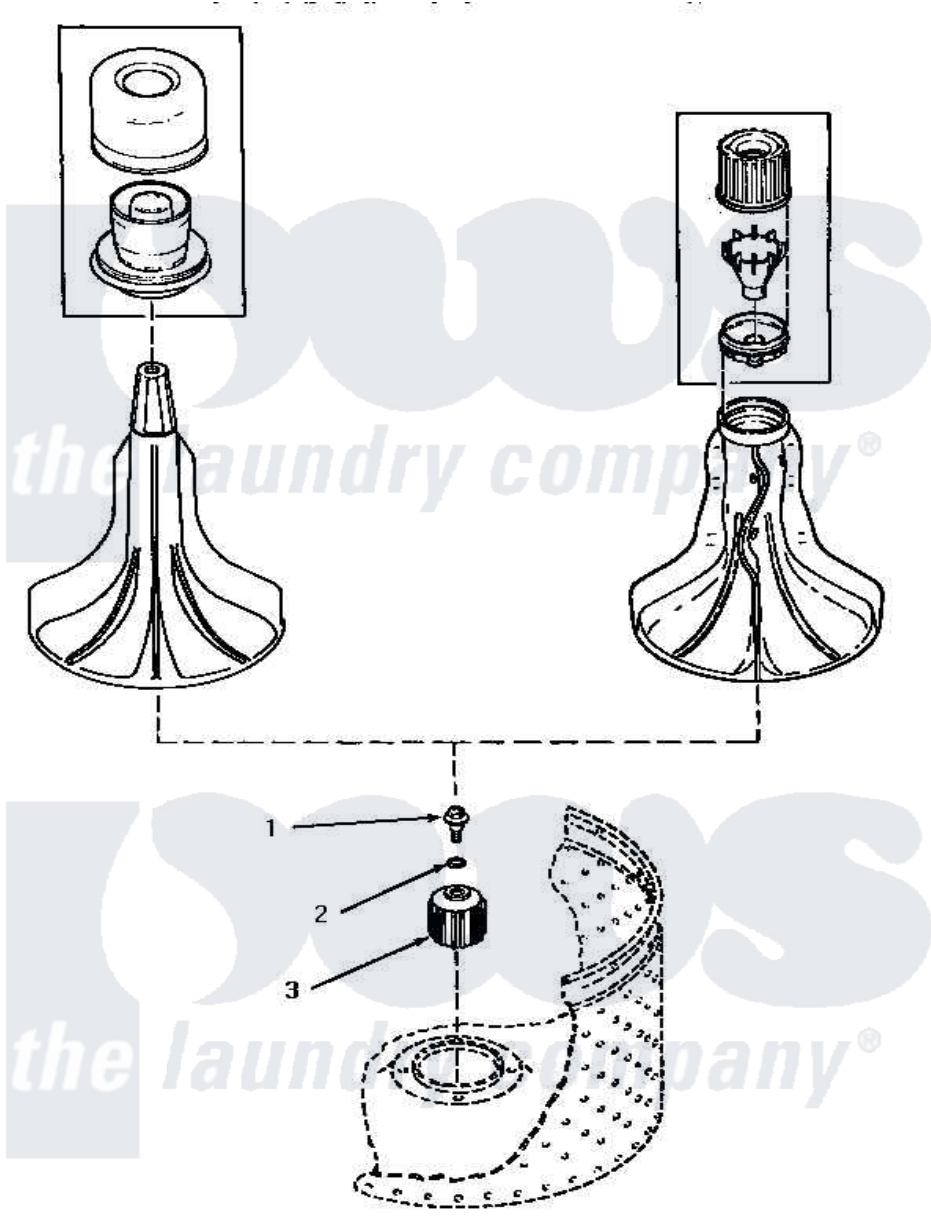

# Amana AWM230 08 - DRIVE BELL (CHANGE)

Amana Residential Amana AWM230 Washer Parts Parts Diagram 08 - DRIVE BELL (CHANGE)  
 Click on the part number to view part

Item	Original Part Number	Replaced By	Status	Part Description
1	34288	<a href="#">40065102</a>		Screw, Shoulder 1/4
2	34289	<a href="#">36472</a>		O-Ring
3	34504	<a href="#">R9900189</a>		Kit, Drive Bell And Seal