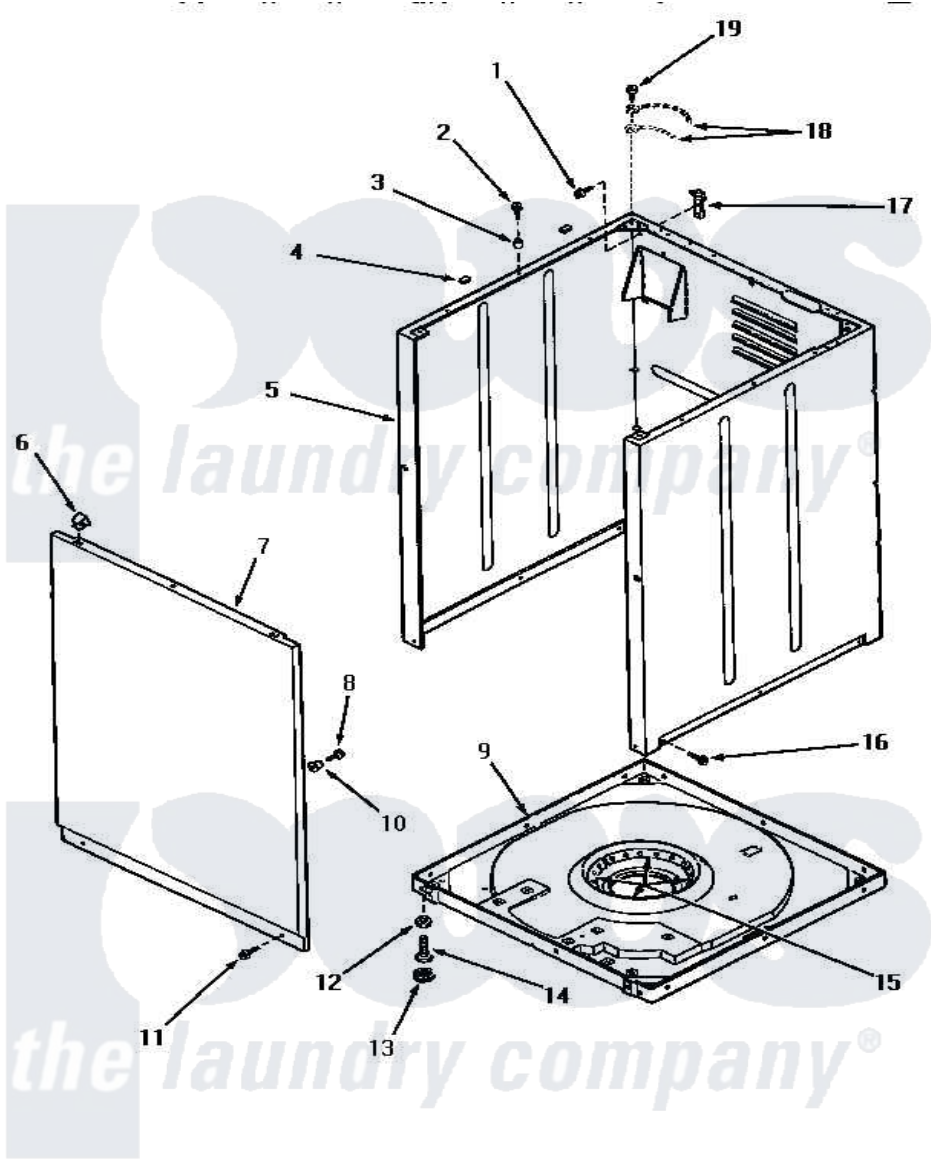

# Amana AWM230 09 - FRONT PANEL, CABINET & BASE

## FRONT PANEL, CABINET AND BASE

Amana [Residential Amana AWM230 Washer Parts](#) Parts Diagram 09 - FRONT PANEL, CABINET & BASE  
 Click on the part number to view part

Item	Original Part Number	Replaced By	Status	Part Description
1	51780	<a href="#">3390631</a>		Screw, 10-16 X 3/8
2	32671	<a href="#">Y014874</a>		Screw, Idler Arm And Sleeve
3	56079	<a href="#">505187</a>		Locator, Panel
4	<a href="#">Y56128</a>			Pad, Bumper
5	31669HP		Not Available	REPL BY 34475HP
"	31669WP	<a href="#">38612WP</a>		Kit-Service
"	31669LP	<a href="#">38612LP</a>		Kit Service Cabinet
6	28835	<a href="#">22001650</a>		Fastener, Spring
7	32708W	<a href="#">32708WP</a>		Panel Front
"	32708H		Not Available	PANEL,FRONT
"	32708L	<a href="#">32708LP</a>		Panel, Front
8	32671	<a href="#">Y014874</a>		Screw, Idler Arm And Sleeve
9	<a href="#">31653P</a>			Assembly, Base-Complete-G90
10	<a href="#">28102</a>			Locator, Panel
11	27196	<a href="#">27001200</a>		Screw
12	Y21899	<a href="#">40038101</a>		Nut, Leg

13	21749	<a href="#">40016001</a>	Foot, Rubber
14	20409	<a href="#">22003428</a>	Leg, Adjustable
15	434P3	Not Available	KIT,SNUBBER PAD
16	27196	<a href="#">27001200</a>	Screw
17	<a href="#">Y27103</a>		Hinge, Hold-Down Lug
18	Y00000000	Not Available	SEE NOTE GROUND WIRES -- (GREEN)
19	56392	Not Available	SCREW,8-18 X 3/8 TAPPI
NI	<a href="#">26594P</a>		Grease, Silicone - 2 Oz Tube