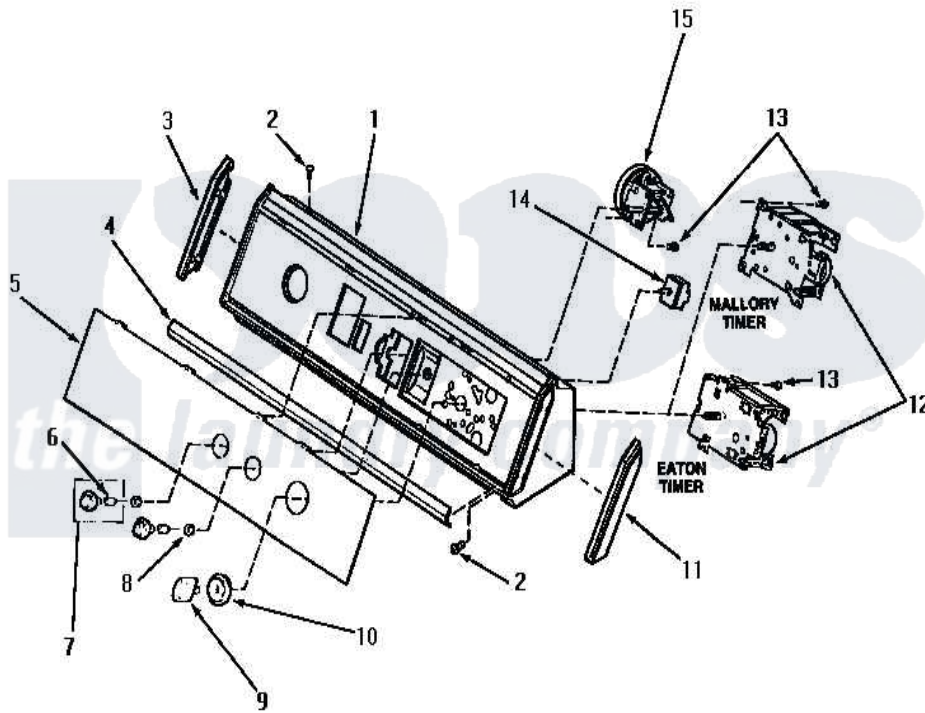

Amana AWM230 10 - GRAPHICS PANEL, CONTROL HOOD & CONTROLS

GRAPHICS PANEL, CONTROL HOOD AND CONTROLS

Amana [Residential Amana AWM230 Washer Parts](#) Parts Diagram 10 - GRAPHICS PANEL, CONTROL HOOD & CONTROLS

[Click on the part number to view part](#)

Item	Original Part Number	Replaced By	Status	Part Description
"	NOTE:		Not Available	THE INDIVIDUAL MOTORS ARE NOT AVAILABLE SEPARATELY, ORDER COMPLETE ASSEMBLIES.
1	34210		Not Available	CONTROL HOOD ASSEMBLY
2	31752		Not Available	SCREW, No.8ABX3/4 POZIDRI
3	31249		Not Available	CAP, END-L.H.-CHROME
5	33746		Not Available	PANEL, GRAPHIC
6	10519		Not Available	RETAINER
7	33688	36701W		Knob
8	57584		Not Available	NUT
9	33898		Not Available	TIMER KNOB WHITE
10	33818		Not Available	TIMER KNOB SKIRT
11	31248			Cap, End-RH-Chrome
12	31238			Timer, 2 Cycle
13	23962	W10116760		Screw