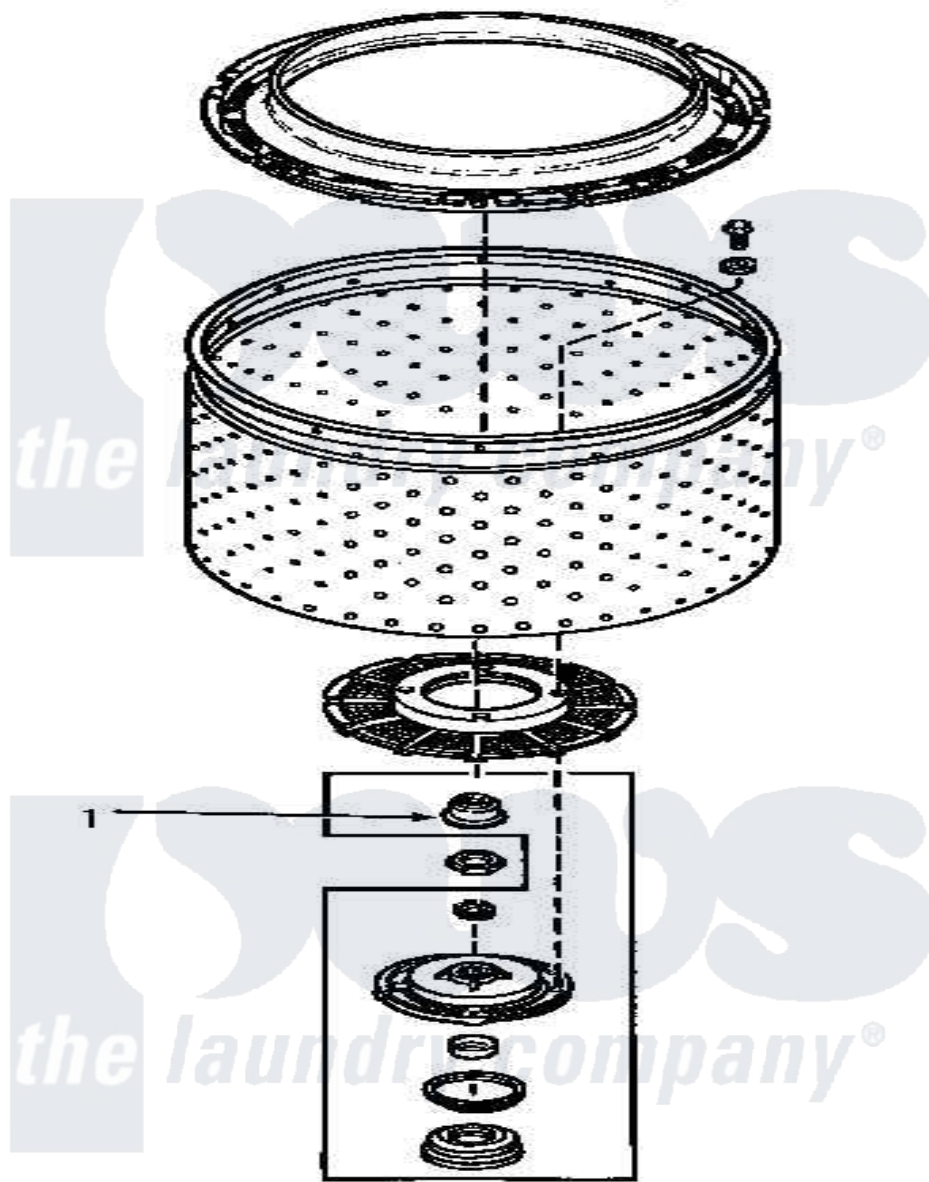

Amana AWM230 11 - HUB & TRANSMISSION TUBE SEAL

Amana Residential Amana AWM230 Washer Parts Parts Diagram 11 - HUB & TRANSMISSION TUBE SEAL
Click on the part number to view part

| Item | Original Part Number | Replaced By | Status | Part Description |
|------|----------------------|--------------------------|--------|--------------------------|
| 1 | 34184 | R9900189 | | Kit, Drive Bell And Seal |