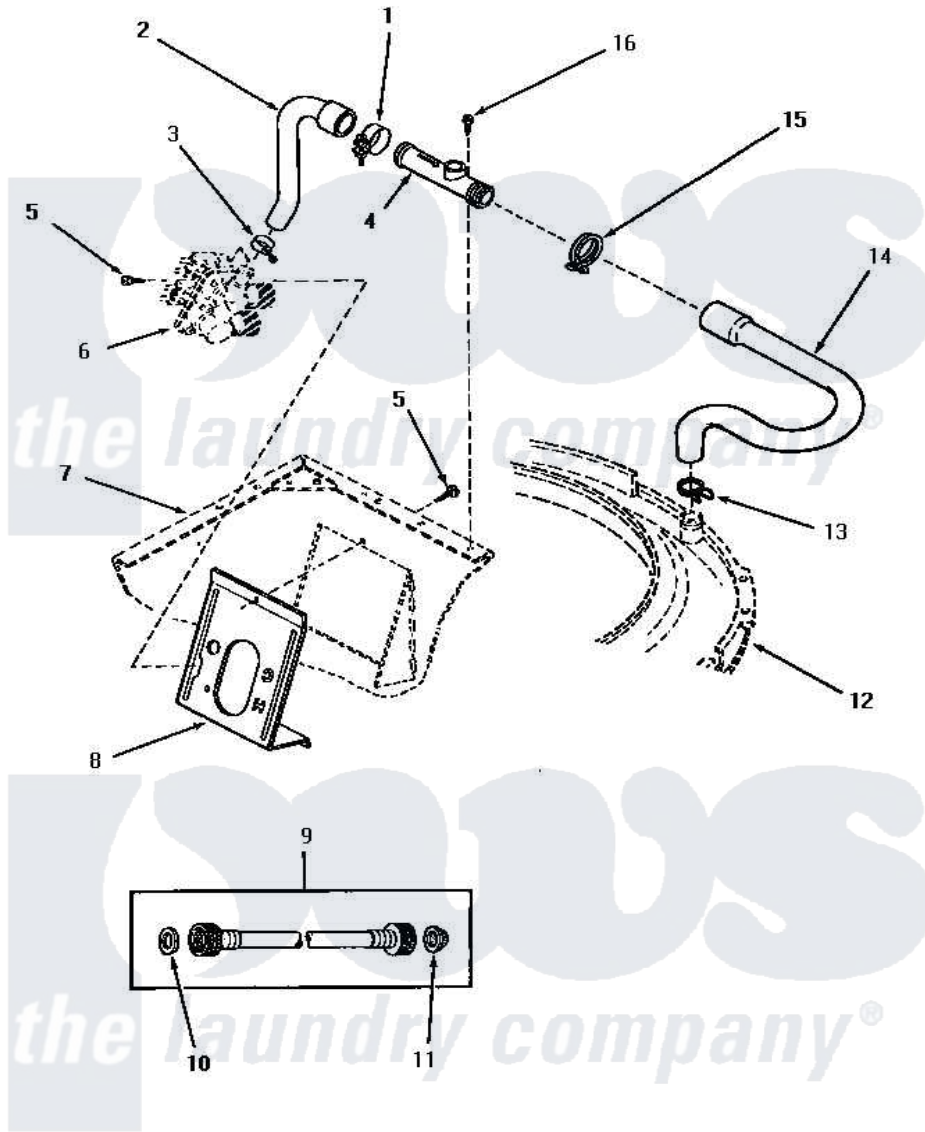

Amana AWM230 12 - INLET/FILL HOSE/BACK FL PREVENTER & BRKT

INLET HOSE, FILLER HOSE, BACK FLOW PREVENTER AND MIXING VALVE MOUNTING BRACKET

Amana [Residential Amana AWM230 Washer Parts](#) Parts Diagram 12 - INLET/FILL HOSE/BACK FL PREVENTER & BRKT

[Click on the part number to view part](#)

Item	Original Part Number	Replaced By	Status	Part Description
1	27152		Not Available	CLAMP HOSE
2	27183			Hose, Mixing Valve
3	27643	596669		Clamp, Manifold
4	27118	34280		Assembly, Backflow Prevento
5	56392		Not Available	SCREW,8-18 X 3/8 TAPPI
6	Y00000000		Not Available	SEE NOTE MIXING VALVE
7	Y00000000		Not Available	SEE NOTE CABINET
8	32837	39407		Bracket, Valve
9	28330P	202860		Inlet Hose Assembly
10	20290	Y013783		Washer, Inlet Hose
11	28605	22002960		Strainer, Washer Inlet
12	Y00000000		Not Available	SEE NOTE OUTER TUB COVER
13	29210			Hose Clamp
14	33186			Hose, Water Inlet
15	21976		Not Available	HOSE CLAMP, GREEN