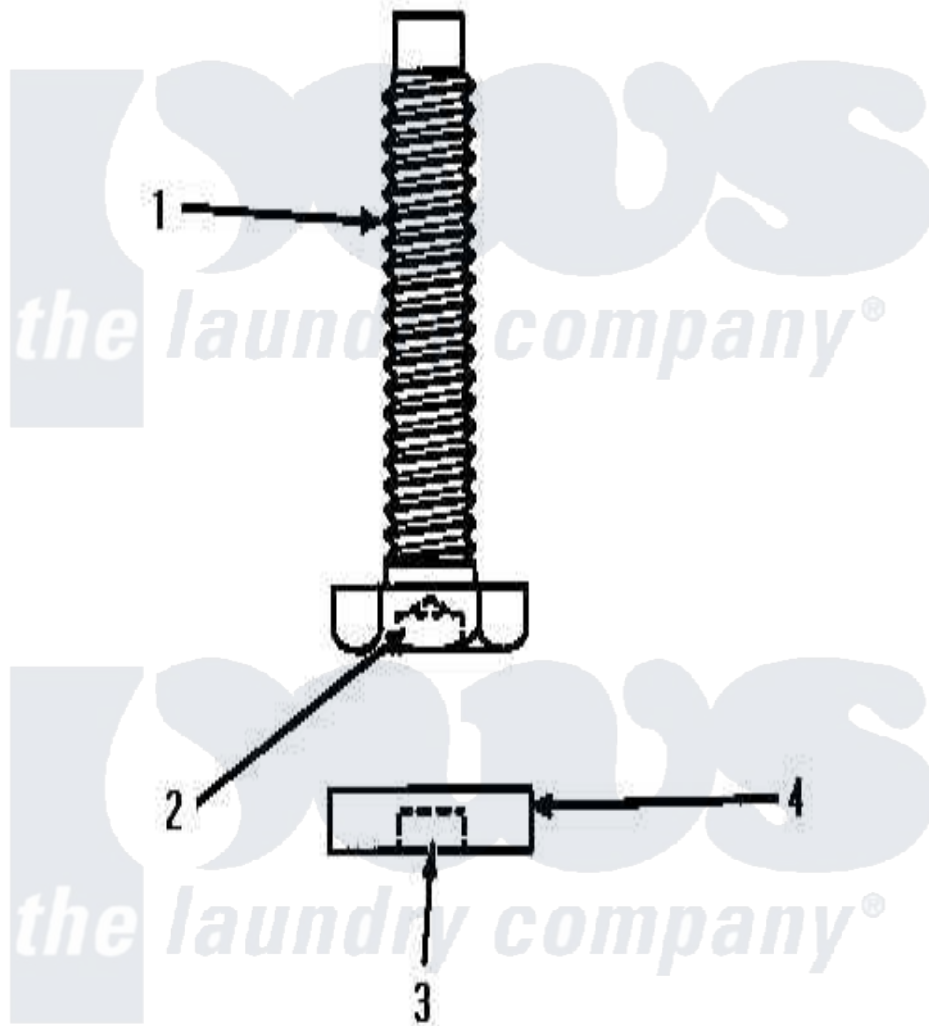

Amana AWM230 13 - LEVELING LEG (CHANGE)

Amana [Residential Amana AWM230 Washer Parts](#) Parts Diagram 13 - LEVELING LEG (CHANGE)
Click on the part number to view part

Item	Original Part Number	Replaced By	Status	Part Description
1	Y34319	22003428		Leg, Adjustable
2	Y00000000		Not Available	SEE NOTE HOLE
3	Y00000000		Not Available	SEE NOTE RUBBER DIMPLE
4	34318	40016001		Foot, Rubber