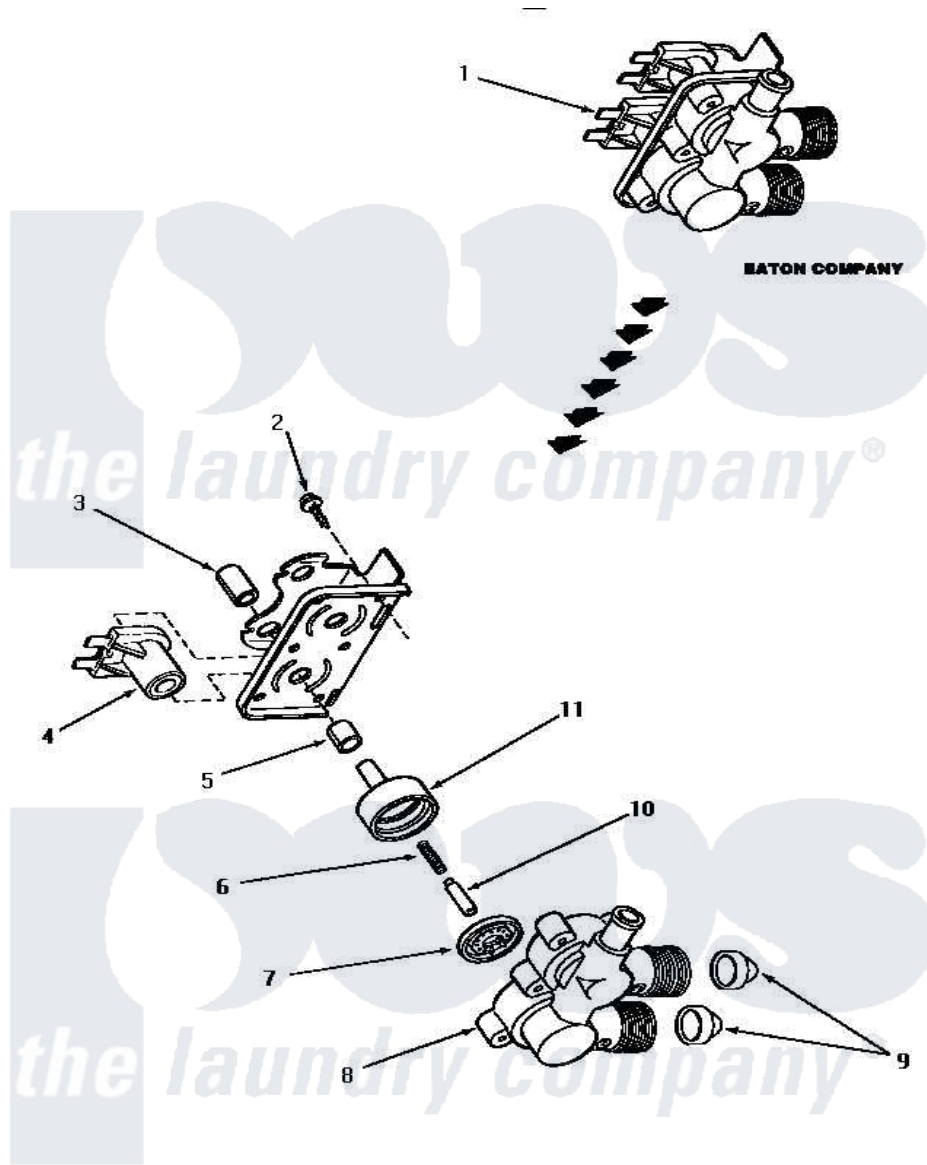

# Amana AWM230 14 - MIXING VALVE ASSY (EATON COMPANY)

**MIXING VALVE ASSEMBLY  
(Eaton Company)**

Amana [Residential Amana AWM230 Washer Parts](#) Parts Diagram 14 - MIXING VALVE ASSY (EATON COMPANY)

[Click on the part number to view part](#)

Item	Original Part Number	Replaced By	Status	Part Description
1	<a href="#">33930</a>			Valve, Mixing
2	25817C		Not Available	SCREW
3	24128		Not Available	SLEEVE, LONG
4	33930A	<a href="#">33930</a>		Valve, Mixing
5	24129		Not Available	SLEEVE, SHORT
6	24131		Not Available	SPRING
7	24134		Not Available	DIAPHRAGM
8	Y24159	<a href="#">33930</a>		Valve, Mixing
9	24122	<a href="#">22002960</a>		Strainer, Washer Inlet
10	24132		Not Available	ARMATURE
11	<a href="#">24130</a>			Guide, Armature