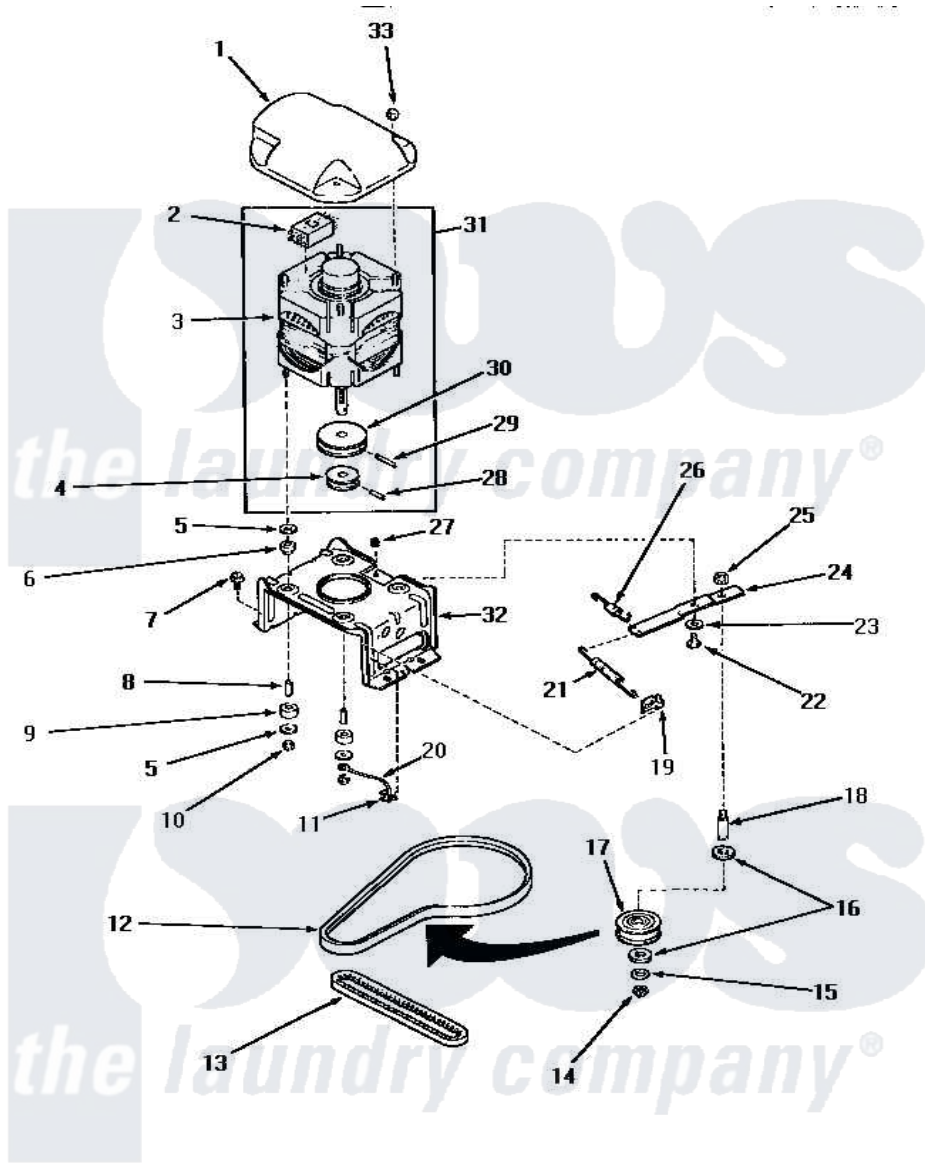

Amana AWM230 15 - MOTOR, MTG BRACKET, BELTS & IDLER ASSY

MOTOR, MOUNTING BRACKET, BELTS AND IDLER ASSEMBLY

Amana [Residential Amana AWM230 Washer Parts](#) Parts Diagram 15 - MOTOR, MTG BRACKET, BELTS & IDLER ASSY

[Click on the part number to view part](#)

Item	Original Part Number	Replaced By	Status	Part Description
1	27136			Shield, Motor
2	38097A		Not Available	MOTOR SWITCH
"	30895A	30895AP		Switch Motor-W/Instr
"	24140		Not Available	SWITCH,MOTOR
"	24139		Not Available	SWITCH,MOTOR
3	30897	27179P		Motor-Drve
4	Y27104		Not Available	PULLEY,MOTOR
5	03888		Not Available	WASHER
6	01952A			Mounting, Rubber
7	Y31645	27001200		Screw
8	27181		Not Available	SPACER,MOTOR
9	01953		Not Available	WASHER,LOWER MOTOR MOU
10	23604			Nut, Hex 10-32 Lock
11	Y00161	B5733302		Clip, Ground
12	28808			Belt, Agitate And Spin

13	27155		Belt, Pump
14	23748		Ring, Retaining
15	52549		Washer, 501 ID X3/4 Odx
16	Y29443		Washer, Felt
17	28800	Not Available	WHEEL, IDLER
18	28802		Shaft, Idler
19	28849		Clip, Spring
20	Y00000000	Not Available	SEE NOTE GROUND WIRE, GREEN
21	28807	37366	Spring, Idler
22	27229	40038901	Screw, 1/4-20
23	81392	40054701	Washer
24	31054	40041002	Lever, Idler
25	28803	2221070	Clamp, Nylon
26	30620	Not Available	SPRING, IDLER LEVER HEL
27	52566	27001225	Nut, Jam Mid Lock 1/4-20
28	10416		Pin, Roll
29	23750		Pin, Roll
30	27171	Not Available	PULLEY, MOTOR
31	27658	27179P	Motor-Drve
32	28791		Bracket, Motor Mount
33	27201		Locknut
NI	20605	Not Available	LUBE, HI TEMPERATURE-56
"	258P3	Not Available	KIT, CAPACITOR