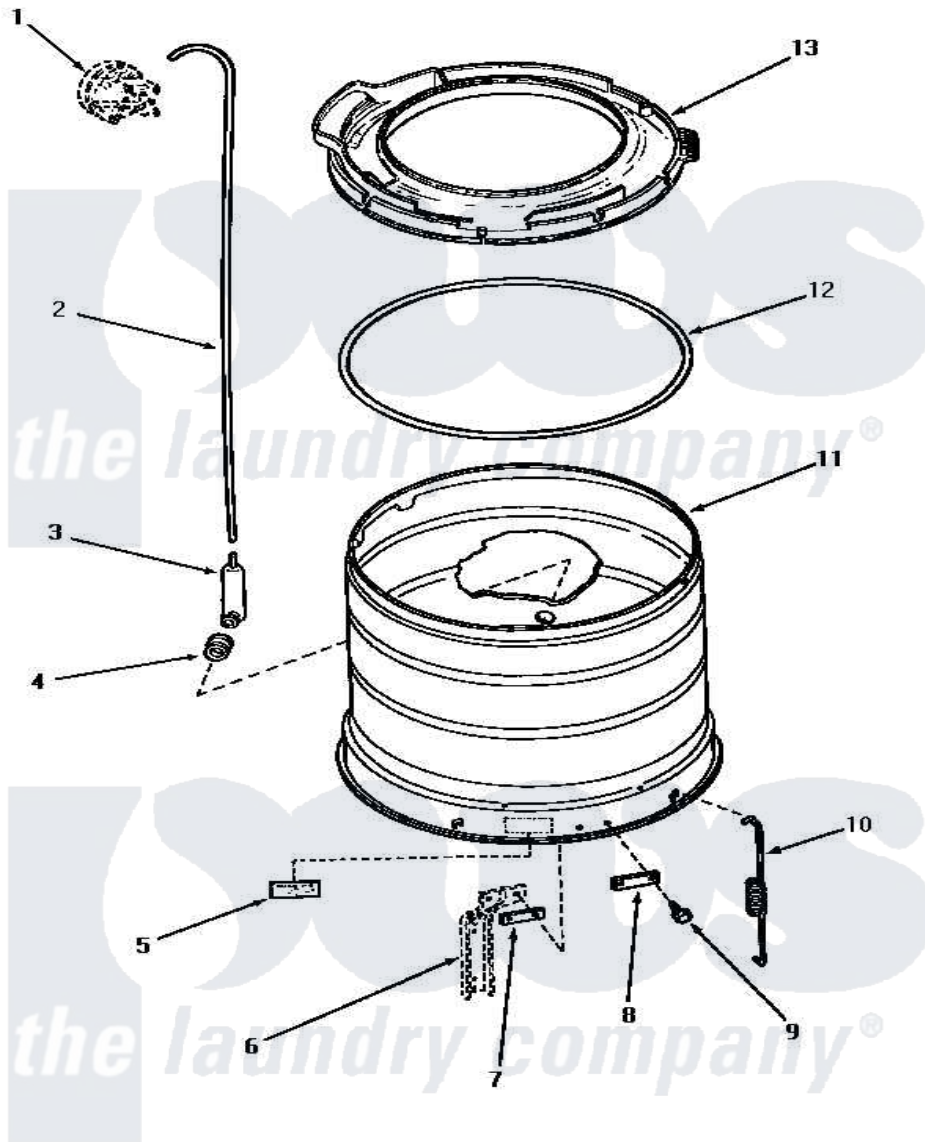

Amana AWM230 16 - OUTER TUB, COVER & PRESSURE HOSE

OUTER TUB, COVER AND PRESSURE HOSE

Amana [Residential Amana AWM230 Washer Parts](#) Parts Diagram 16 - OUTER TUB, COVER & PRESSURE HOSE
 Click on the part number to view part

Item	Original Part Number	Replaced By	Status	Part Description
1	Y00000000		Not Available	SEE NOTE PRESSURE SWITCH
2	29213	39125		Tubing 31
3	30907	40008501		Assembly, Pressure Bulb
4	29175	40037801		Grommet
5	Y27195		Not Available	STICKER
6	Y00000000		Not Available	SEE NOTE SUPPORT LEG
7	27927			Plate, Leg .032
8	27926			Plate, Leg .063
9	27205	40128701		Screw, 5/16-18 X .50
10	27239			Spring, Leg
11	33178	33178P		Assembly- Oute
12	32857			Gasket, Tub Cover Small
13	32858	33184P		Cover, Outer Tub