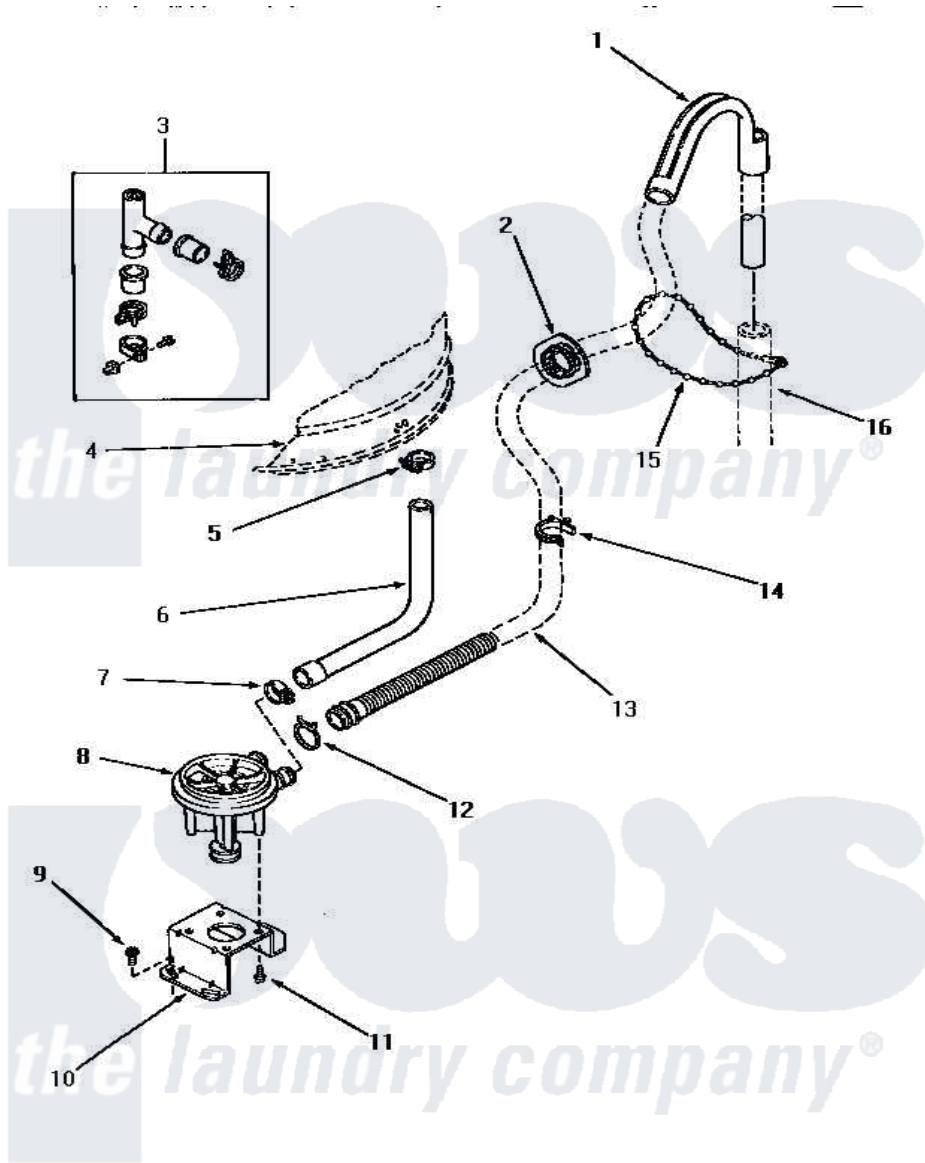

Amana AWM230 17 - PUMP ASSY/BRKT/HOSES & SIPHON BREAK KIT

PUMP ASSEMBLY, BRACKET, HOSES AND SIPHON BREAK KIT

Amana [Residential Amana AWM230 Washer Parts](#) Parts Diagram 17 - PUMP ASSY/BRKT/HOSES & SIPHON BREAK KIT

[Click on the part number to view part](#)

Item	Original Part Number	Replaced By	Status	Part Description
1	33615	22003814		Retainer, Drain Hose
2	32219			Relief, Strain
3	386P3	76660		Break-Sphn
4	Y00000000		Not Available	SEE NOTE OUTER TUB
5	32616		Not Available	(CLAMP HOSE)
6	27160		Not Available	HOSE, TUB TO PUMP-DRAIN
7	27153	285655		Clamp, Hose
8	31969			Assembly, Pump NA
9	Y31645	27001200		Screw
10	27105			Bracket, Pump Mounting
11	31098			Screw, 10-10 5/8 Unslot
12	33748	285655		Clamp, Hose
13	33613	39953		Hose- Drai
14	34321		Not Available	CLAMP, HOSE-PLASTIC
15	33489	8539404		Tie-Wire
16	Y00000000		Not Available	SEE NOTE STANDPIPE