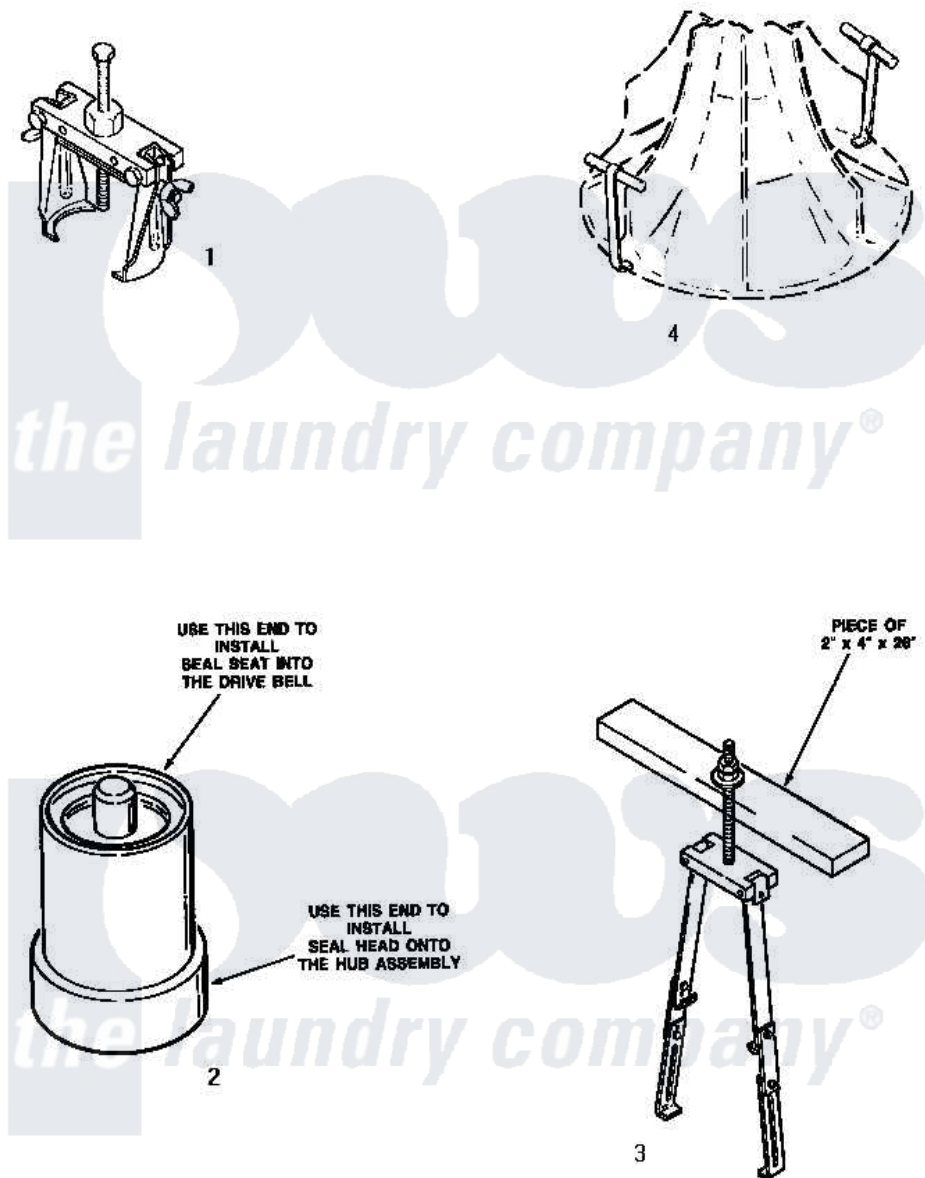

# Amana AWM230 19 - SPECIAL TOOLS

Amana [Residential Amana AWM230 Washer Parts](#) Parts Diagram 19 - SPECIAL TOOLS  
 Click on the part number to view part

Item	Original Part Number	Replaced By	Status	Part Description
1	253P4	<a href="#">294P4</a>		Bell Tool
2	255P4		Not Available	TOOL,SEAL INSTALLING
3	256P4P		Not Available	ASSY,AGITATOR PULLER xREPLACE
4	<a href="#">254P4P</a>			Agitator Hooks