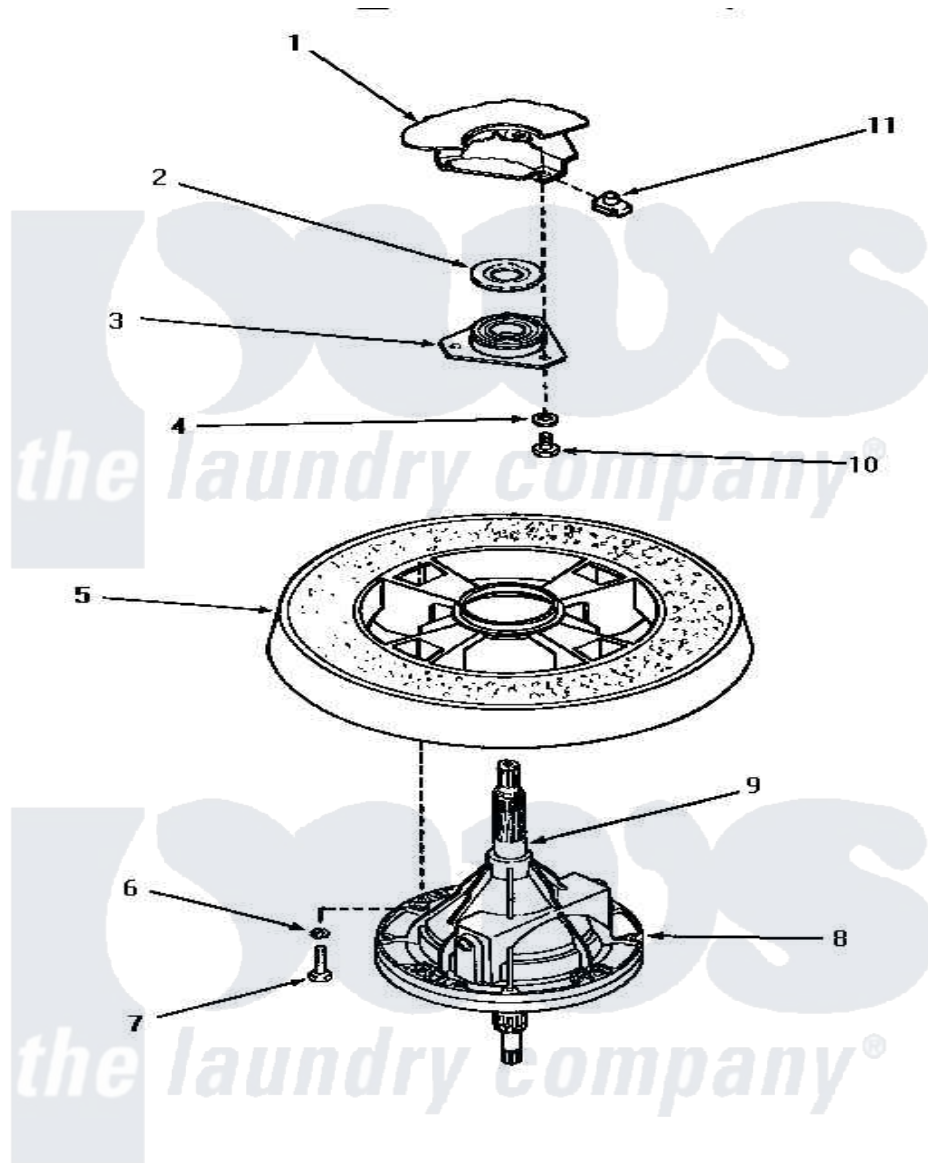

# Amana AWM230 20 - TRANSMISSION ASSY & BALANCE RING

## TRANSMISSION ASSEMBLY AND BALANCE RING

Amana [Residential Amana AWM230 Washer Parts](#) Parts Diagram 20 - TRANSMISSION ASSY & BALANCE RING  
 Click on the part number to view part

Item	Original Part Number	Replaced By	Status	Part Description
1	Y00000000		Not Available	SEE NOTE OUTER TUB
2	<a href="#">27187</a>			Flinger
3	27182	<a href="#">40004201P</a>		Main Bearing Assembly
4	<a href="#">04366</a>			Lockwasher, 5/16intshkp
5	27143		Not Available	BALANCE RING
6	<a href="#">02431</a>			Lockwasher, 1/4 Ext Shk
7	27200		Not Available	CAP SCREW
8	33227	<a href="#">33227P</a>		Assembly- Tran
9	<a href="#">27604P</a>			Never-Seeze 1 Oz Tube
10	01355		Not Available	SCREW
11	<a href="#">27222</a>			Nut, Retainer 5/16-18