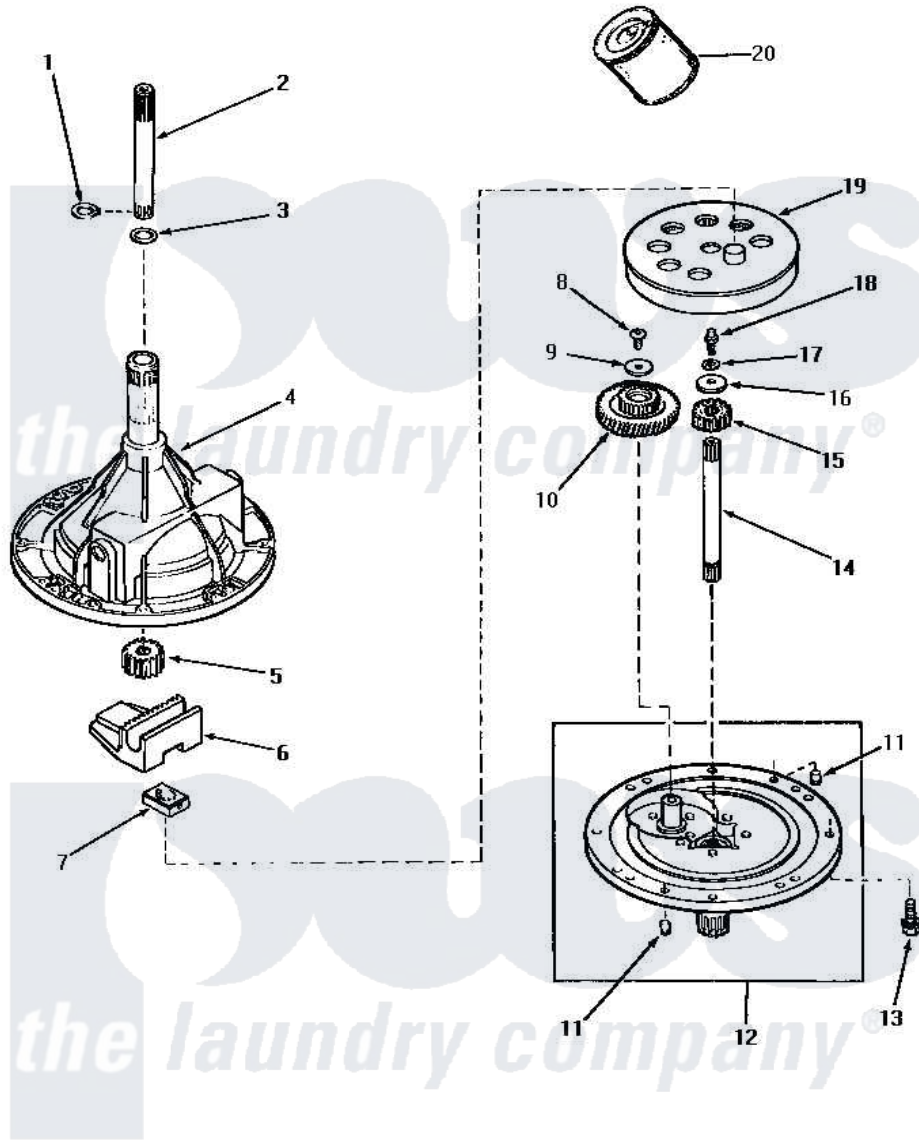

Amana AWM250 01 - 33227 TRANSMISSION ASSY COMPONENTS

COMPONENTS FOR 33227 TRANSMISSION ASSEMBLY

Amana [Residential Amana AWM250 Washer Parts](#) Parts Diagram 01 - 33227 TRANSMISSION ASSY COMPONENTS
 Click on the part number to view part

Item	Original Part Number	Replaced By	Status	Part Description
1	27197			Ring, Retaining
2	29134	Y36570		Shaft, Output
3	20212	35092		Washer, 3628id X 1.00 X .056
4	33223		Not Available	ASSY, TRANSMISSION CASE
5	27003			Pinion, Agitator
6	Y31526			Rack
7	26493			Slide
8	29273			Screw, 1/4-20 X 3/8
9	29260		Not Available	WASHER
10	29161			Gear, Reduction
11	27172			Pin, Dowel
12	33214		Not Available	TRANSMISSION COVER ASSEMBLY
13	32814		Not Available	SCREW, 1/4-20X7/8 SERRA
14	27081	27081P		Shaft Input Package
15	Y29160			Pinion, Drive
16	26509	40041501		Washer

17	21456		Lockwasher, 1/4 Intshkp
18	27030	Not Available	SCREW, 1/4-20 SPECIAL
19	26577		Assembly, Gear And Stud
20	27243P		Oil, CW Transmission F-
NI	28434P	Not Available	LOCTITE