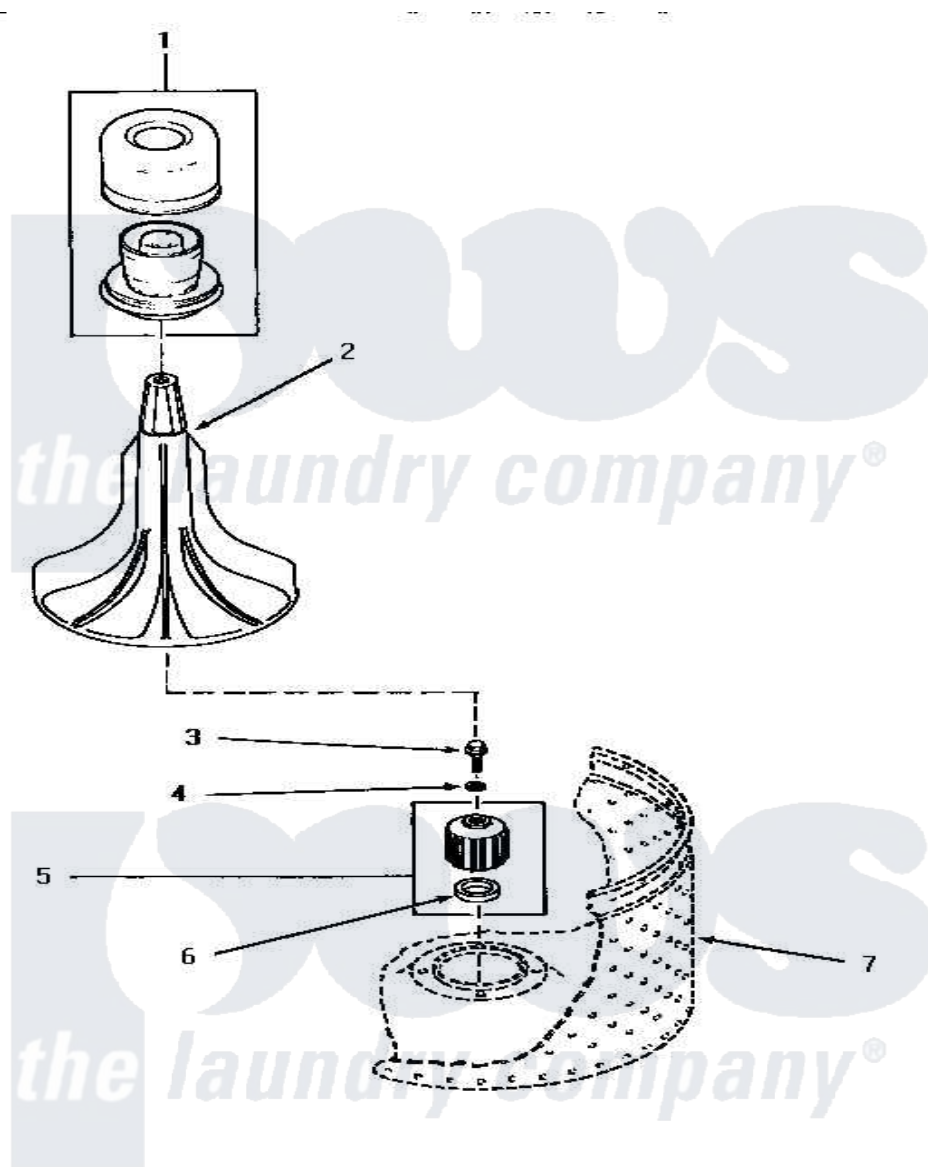

Amana AWM250 02 - AGITATOR, DRIVE BELL & SEAL SEAT

AGITATOR, DRIVE BELL AND SEAL SEAT

Amana [Residential Amana AWM250 Washer Parts](#) Parts Diagram 02 - AGITATOR, DRIVE BELL & SEAL SEAT
 Click on the part number to view part

Item	Original Part Number	Replaced By	Status	Part Description
1	30857	33510		Assembly, Dispenser-Fabric
2	33514	40000501W		Agitator, Flex Vane
3	30852			Screw, No.8-1/4 X 20 X 3/8
4	30853		Not Available	SEAL
5	30071P	R9900189		Kit, Drive Bell And Seal
6	Y00000000		Not Available	SEE NOTE SEAL SEAT -- (SEE PAGES 8 & 10)
7	Y00000000		Not Available	SEE NOTE WASHTUB
NI	442P3	R9900189		Kit, Drive Bell And Seal