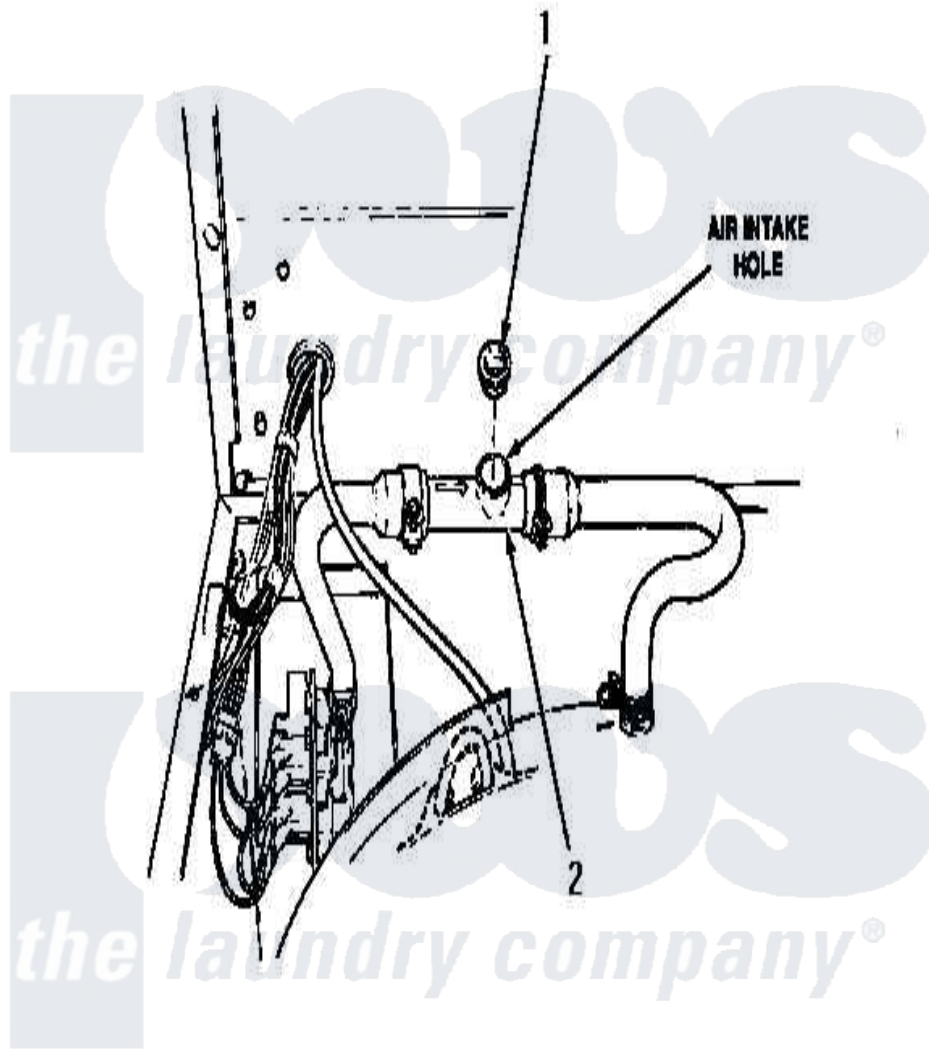

# Amana AWM250 03 - BACK FLOW PREVENTER (CHANGE)

Amana [Residential Amana AWM250 Washer Parts](#) Parts Diagram 03 - BACK FLOW PREVENTER (CHANGE)  
Click on the part number to view part

Item	Original Part Number	Replaced By	Status	Part Description
1	34340	<a href="#">34280</a>		Assembly, Backflow Prevento
2	27118	<a href="#">34280</a>		Assembly, Backflow Prevento