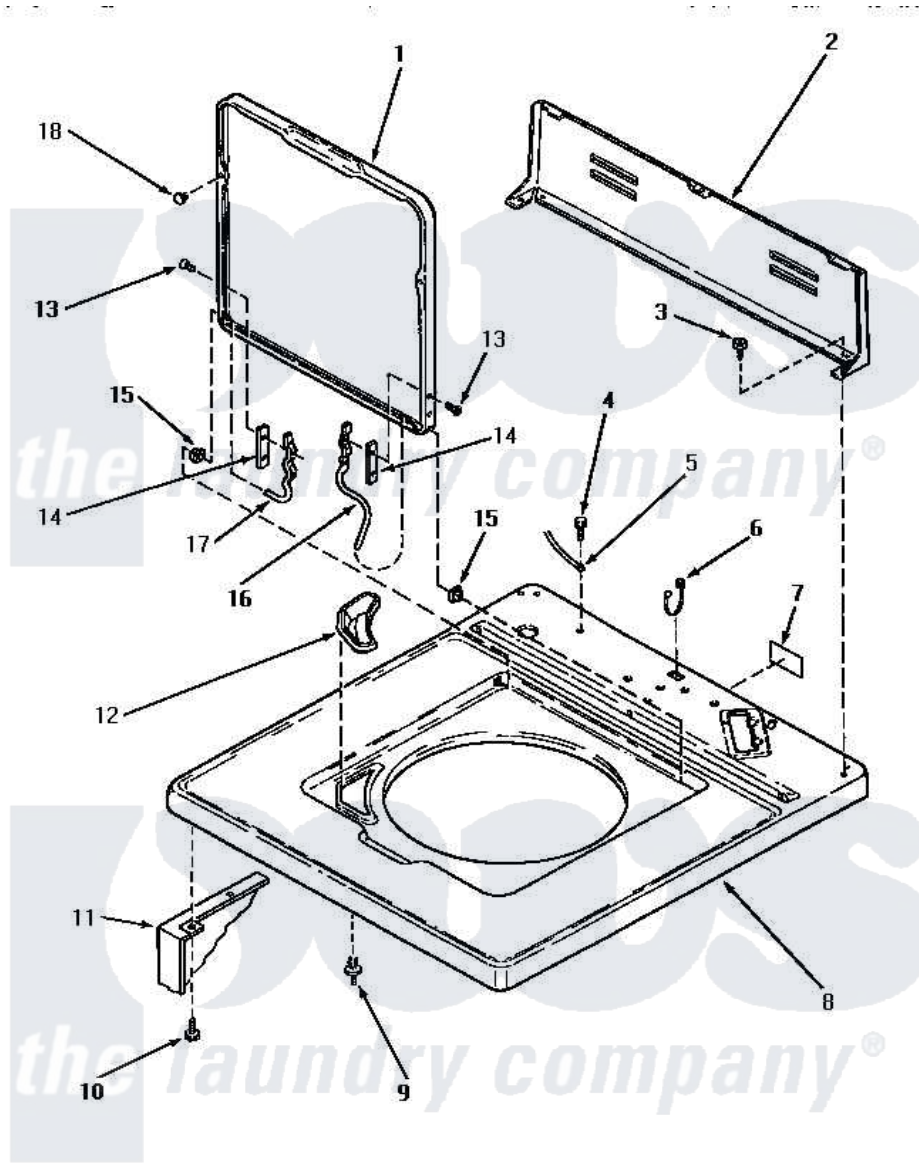

Amana AWM250 05 - CAB TOP/LOADING DR & CTRL HOOD REAR PAN

CABINET TOP, LOADING DOOR AND CONTROL HOOD REAR PANEL

Amana [Residential Amana AWM250 Washer Parts](#) Parts Diagram 05 - CAB TOP/LOADING DR & CTRL HOOD REAR PAN

Click on the part number to view part

Item	Original Part Number	Replaced By	Status	Part Description
1	33541W	33541WP		Lid, W/Instructions
"	33541H		Not Available	LOADING DOOR, HARVEST GOLD
"	33541L	33541LP		Lid, W/Instructions
2	33619		Not Available	CONTROL HOOD REAR PANEL
3	23962	W10116760		Screw
4	52909			Screw, 10B-16 X 1/2 HeX
5	Y00000000		Not Available	SEE NOTE GROUND WIRE, GREEN
6	21903	211881		Grommet, Cord Part Not Used-Gas Models Only
7	24903		Not Available	STICKER,DISCONNECT POW
8	33451W		Not Available	CABINET TOP, WHITE
"	33451L		Not Available	CABINET TOP, ALMOND
"	33451H		Not Available	CABINET TOP, HARVEST GOLD