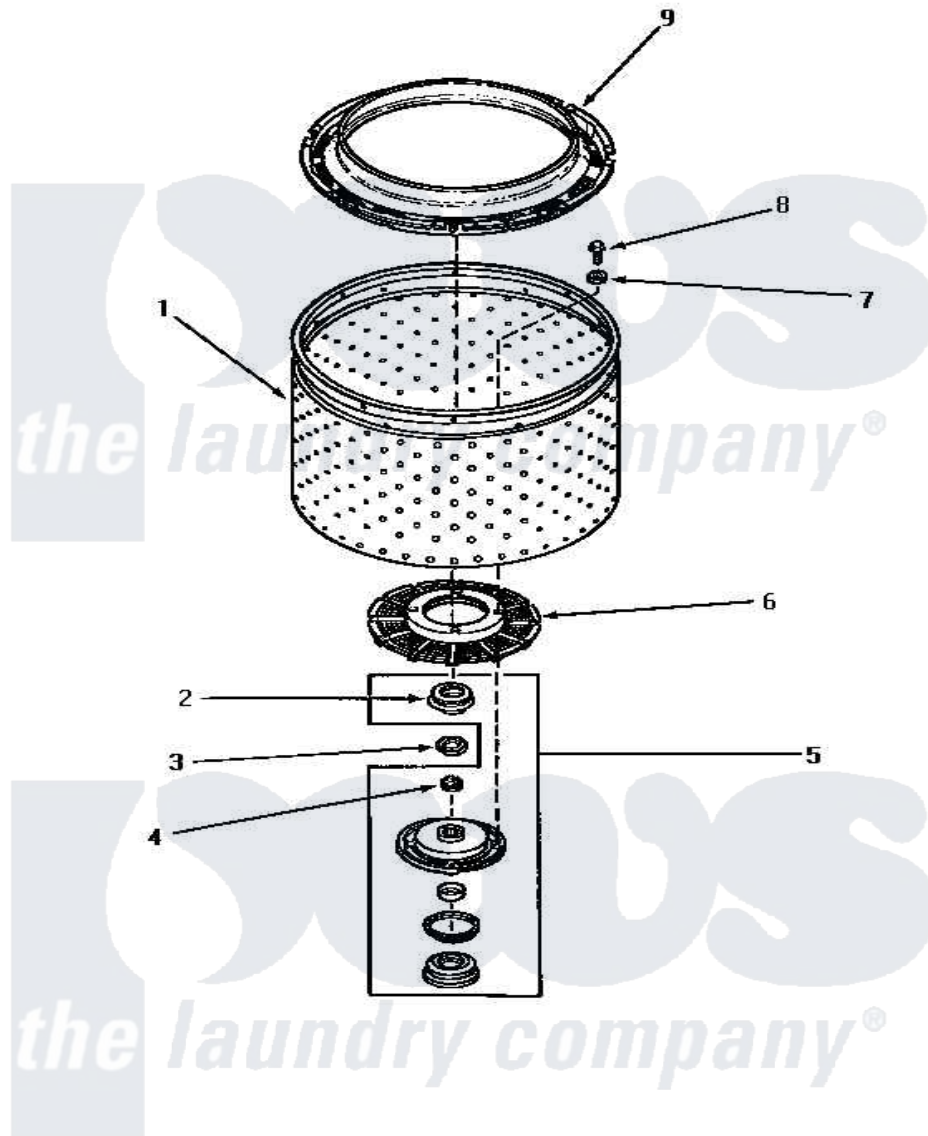

Amana AWM250 06 - CLOTHES GUARD/WASHTUB/LINT FILTER & HUB

CLOTHES GUARD, WASHTUB, LINT FILTER AND HUB

Amana [Residential Amana AWM250 Washer Parts](#) Parts Diagram 06 - CLOTHES GUARD/WASHTUB/LINT FILTER & HUB

[Click on the part number to view part](#)

Item	Original Part Number	Replaced By	Status	Part Description
1	33296	39248P		Wash Tub
"	33295	39252P		Wash Tub
"	33245			Washtub, Stainless Steel
2	Y00000000		Not Available	SEE NOTE SEAL HEAD -- (SEE PAGES 8 & 10)
3	Y29220	40016301		Nut, Lock
4	29728	40008301		Insert, Spline
5	495P3	R9900552		Hub And Seal
6	32998	39371		Filter Lin
7	28094			Gasket
8	27202	W10116787		Screw
9	32989	35035		Guard, Clothes