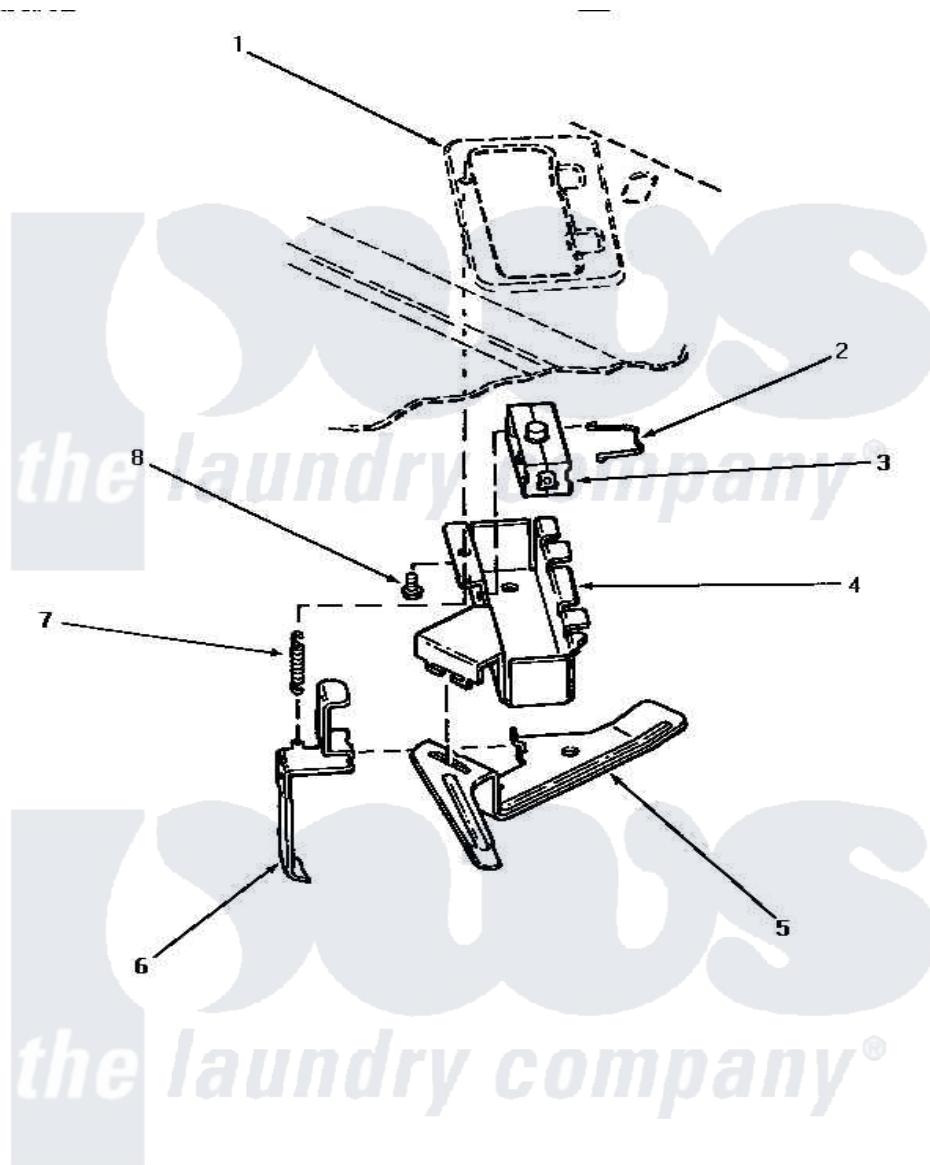

# Amana AWM250 07 - DOOR & OUT-OF-BALANCE SWITCH

## DOOR AND OUT-OF-BALANCE SWITCH

Amana [Residential Amana AWM250 Washer Parts](#) Parts Diagram 07 - DOOR & OUT-OF-BALANCE SWITCH  
 Click on the part number to view part

Item	Original Part Number	Replaced By	Status	Part Description
1	Y00000000		Not Available	SEE NOTE CABINET TOP
2	33433		Not Available	CLIP,HOLDER-SWITCH
3	33445	<a href="#">27001095</a>		Switch, Lid
4	33440	<a href="#">36497P</a>		Kit, Switch Holder
5	<a href="#">33441</a>			Arm, Actuator
6	<a href="#">33442</a>			Lever, Unbalanced Load
7	<a href="#">33443</a>			Spring
8	23962	<a href="#">W10116760</a>		Screw