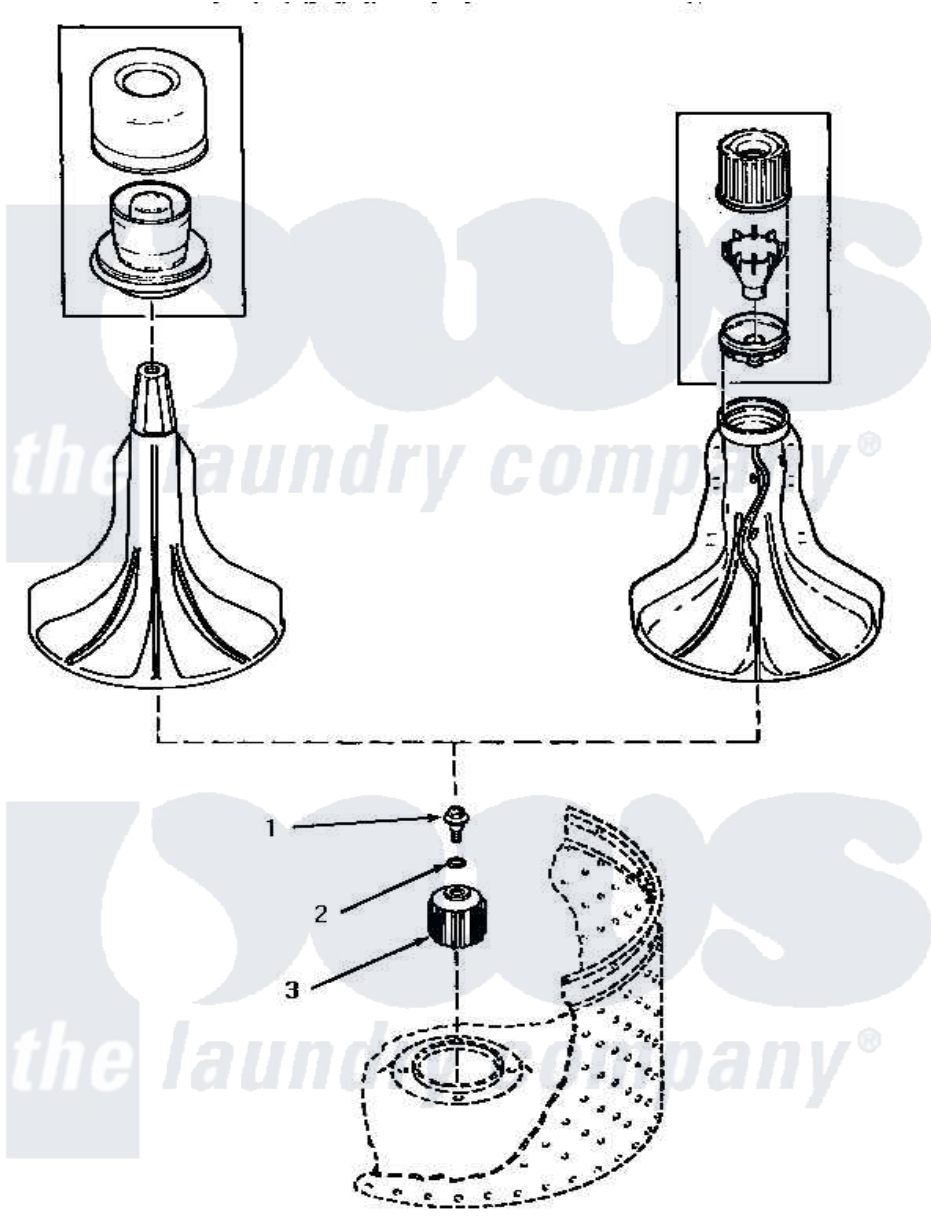

# Amana AWM250 08 - DRIVE BELL (CHANGE)

Amana Residential Amana AWM250 Washer Parts Parts Diagram 08 - DRIVE BELL (CHANGE)  
Click on the part number to view part

Item	Original Part Number	Replaced By	Status	Part Description
1	34288	<a href="#">40065102</a>		Screw, Shoulder 1/4
2	34289	<a href="#">36472</a>		O-Ring
3	34504	<a href="#">R9900189</a>		Kit, Drive Bell And Seal