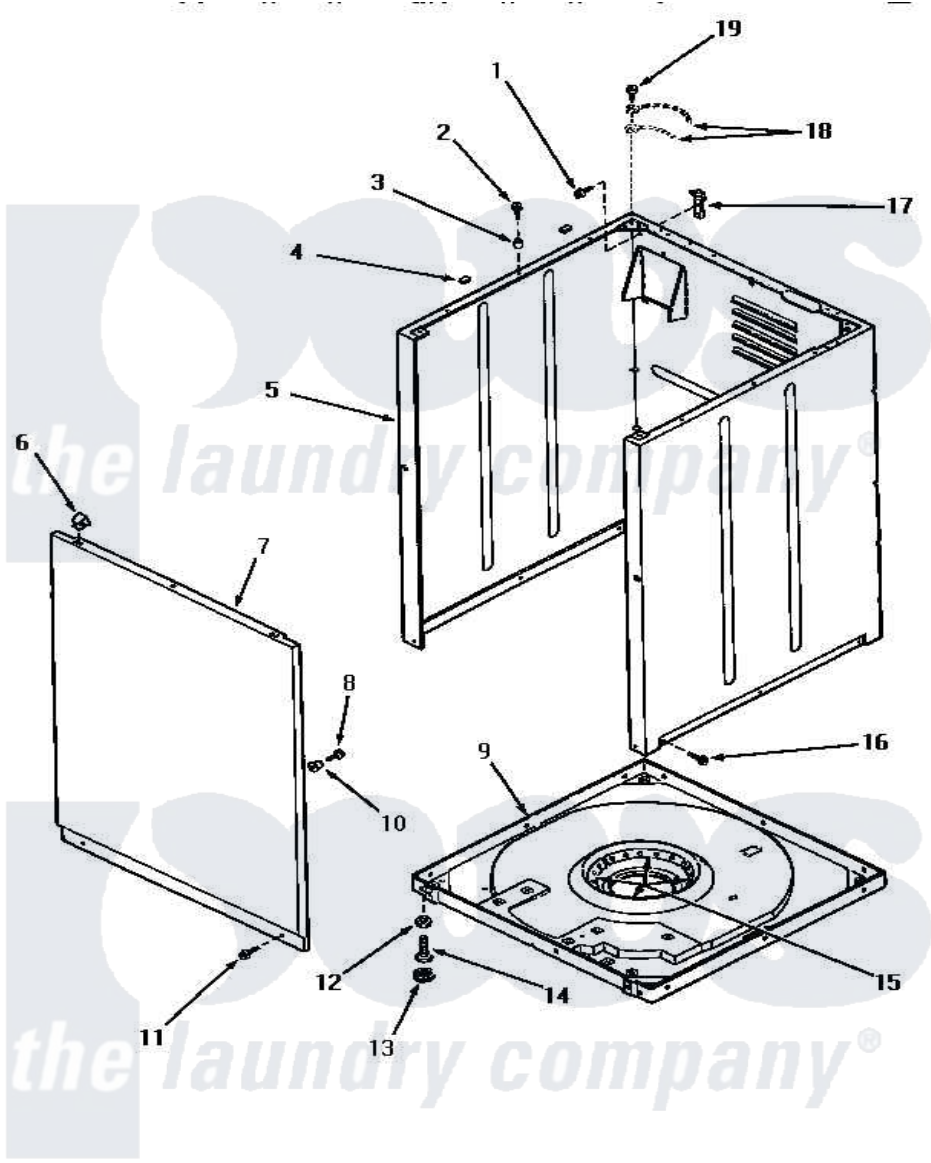

Amana AWM250 09 - FRONT PANEL, CABINET & BASE

FRONT PANEL, CABINET AND BASE

Amana [Residential Amana AWM250 Washer Parts](#) Parts Diagram 09 - FRONT PANEL, CABINET & BASE
 Click on the part number to view part

Item	Original Part Number	Replaced By	Status	Part Description
1	51780	3390631		Screw, 10-16 X 3/8
2	32671	Y014874		Screw, Idler Arm And Sleeve
3	56079	505187		Locator, Panel
4	Y56128			Pad, Bumper
5	31669HP		Not Available	REPL BY 34475HP
"	31669WP	38612WP		Kit-Service
"	31669LP	38612LP		Kit Service Cabinet
6	28835	22001650		Fastener, Spring
7	32708W	32708WP		Panel Front
"	32708H		Not Available	PANEL,FRONT
"	32708L	32708LP		Panel, Front
8	32671	Y014874		Screw, Idler Arm And Sleeve
9	31653P			Assembly, Base-Complete-G90
10	28102			Locator, Panel
11	27196	27001200		Screw
12	Y21899	40038101		Nut, Leg

13	21749	40016001	Foot, Rubber
14	20409	22003428	Leg, Adjustable
15	434P3	Not Available	KIT,SNUBBER PAD
16	27196	27001200	Screw
17	Y27103		Hinge, Hold-Down Lug
18	Y00000000	Not Available	SEE NOTE GROUND WIRES -- (GREEN)
19	56392	Not Available	SCREW,8-18 X 3/8 TAPPI
NI	26594P		Grease, Sillicone - 2 Oz Tube