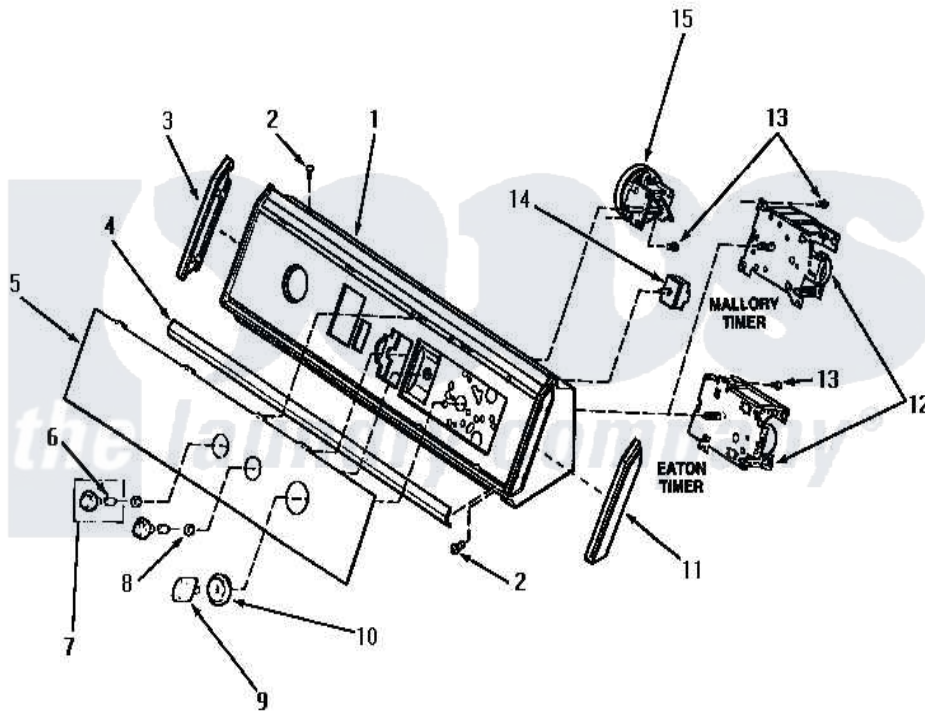

Amana AWM250 10 - GRAPHICS PANEL, CONTROL HOOD & CONTROLS

GRAPHICS PANEL, CONTROL HOOD AND CONTROLS

Amana [Residential Amana AWM250 Washer Parts](#) Parts Diagram 10 - GRAPHICS PANEL, CONTROL HOOD & CONTROLS

[Click on the part number to view part](#)

Item	Original Part Number	Replaced By	Status	Part Description
"	NOTE:		Not Available	THE INDIVIDUAL MOTORS ARE NOT AVAILABLE SEPARATELY, ORDER COMPLETE ASSEMBLIES.
1	31735		Not Available	ASSY, CONTROL HOOD
2	31752		Not Available	SCREW, No.8ABX3/4 POZIDRI
3	31249		Not Available	CAP, END-L.H.-CHROME
5	33681			Panel, Graphic
6	10519		Not Available	RETAINER
7	33610			Assembly, Knob-Rotary-Black
8	57584		Not Available	NUT
9	33897			Knob, Timer-Washer-Blac
10	33817		Not Available	ASSY, TIMER SKIRT-BLACK
11	31248			Cap, End-RH-Chrome
12	31238			Timer, 2 Cycle
13	23962	W10116760		Screw