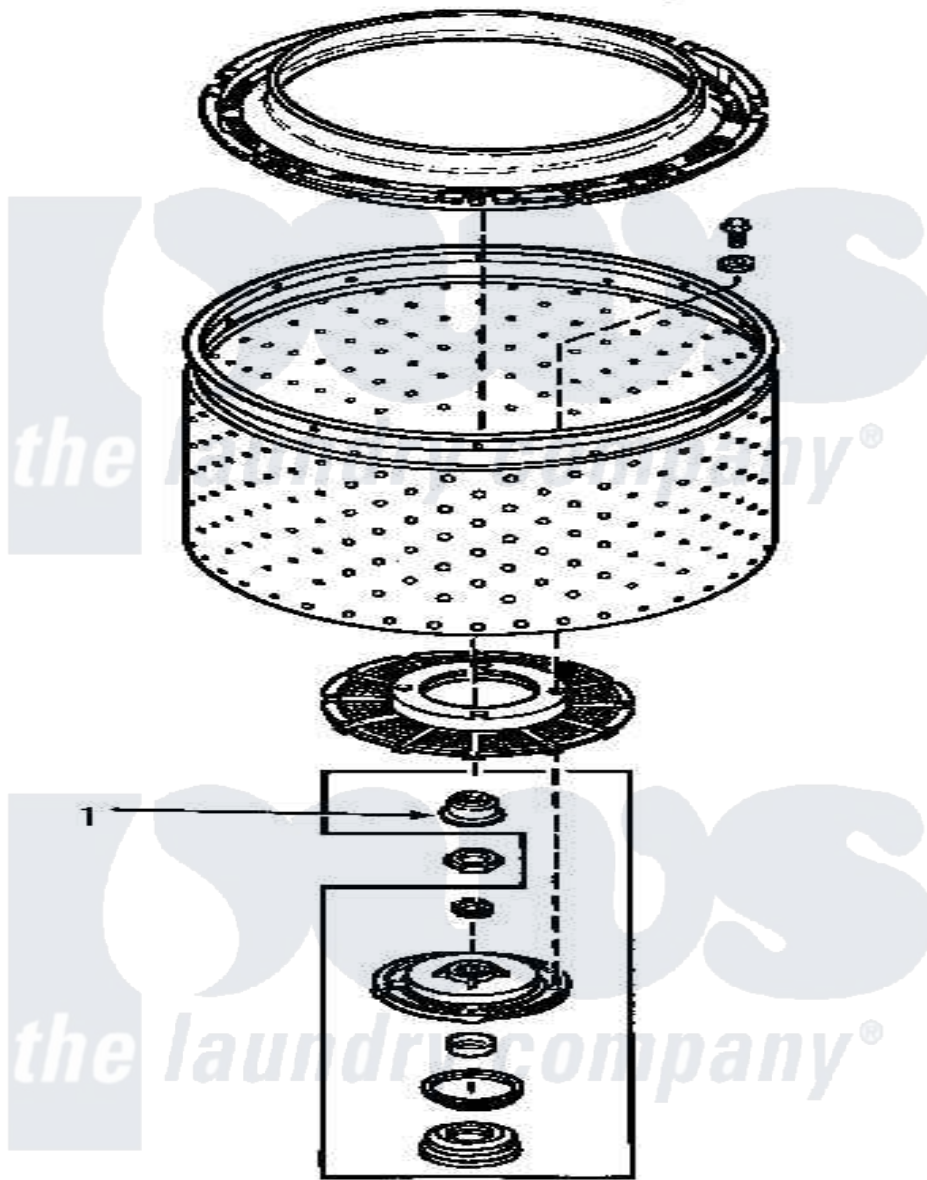

Amana AWM250 11 - HUB & TRANSMISSION TUBE SEAL

Amana Residential Amana AWM250 Washer Parts Parts Diagram 11 - HUB & TRANSMISSION TUBE SEAL
Click on the part number to view part

Item	Original Part Number	Replaced By	Status	Part Description
1	34184	R9900189		Kit, Drive Bell And Seal