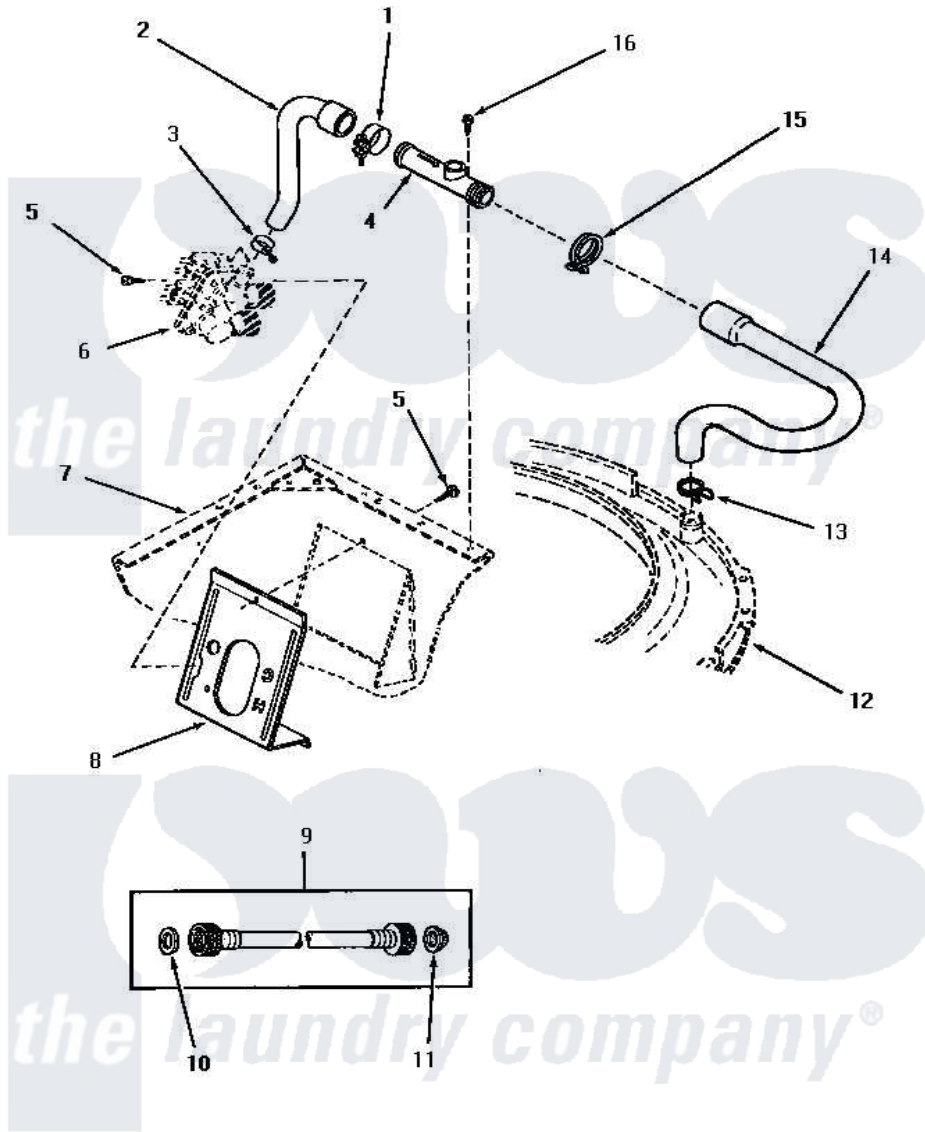

Amana AWM250 12 - INLET/FILL HOSE/BACK FL PREVENTER & BRKT

INLET HOSE, FILLER HOSE, BACK FLOW PREVENTER AND MIXING VALVE MOUNTING BRACKET

Amana [Residential Amana AWM250 Washer Parts](#) Parts Diagram 12 - INLET/FILL HOSE/BACK FL PREVENTER & BRKT

[Click on the part number to view part](#)

Item	Original Part Number	Replaced By	Status	Part Description
1	27152		Not Available	CLAMP HOSE
2	27183			Hose, Mixing Valve
3	27643	596669		Clamp, Manifold
4	27118	34280		Assembly, Backflow Preventer
5	56392		Not Available	SCREW,8-18 X 3/8 TAPPI
6	Y00000000		Not Available	SEE NOTE MIXING VALVE
7	Y00000000		Not Available	SEE NOTE CABINET
8	32837	39407		Bracket, Valve
9	28330P	202860		Inlet Hose Assembly
10	20290	Y013783		Washer, Inlet Hose
11	28605	22002960		Strainer, Washer Inlet
12	Y00000000		Not Available	SEE NOTE OUTER TUB COVER
13	29210			Hose Clamp
14	33186			Hose, Water Inlet
15	21976		Not Available	HOSE CLAMP, GREEN