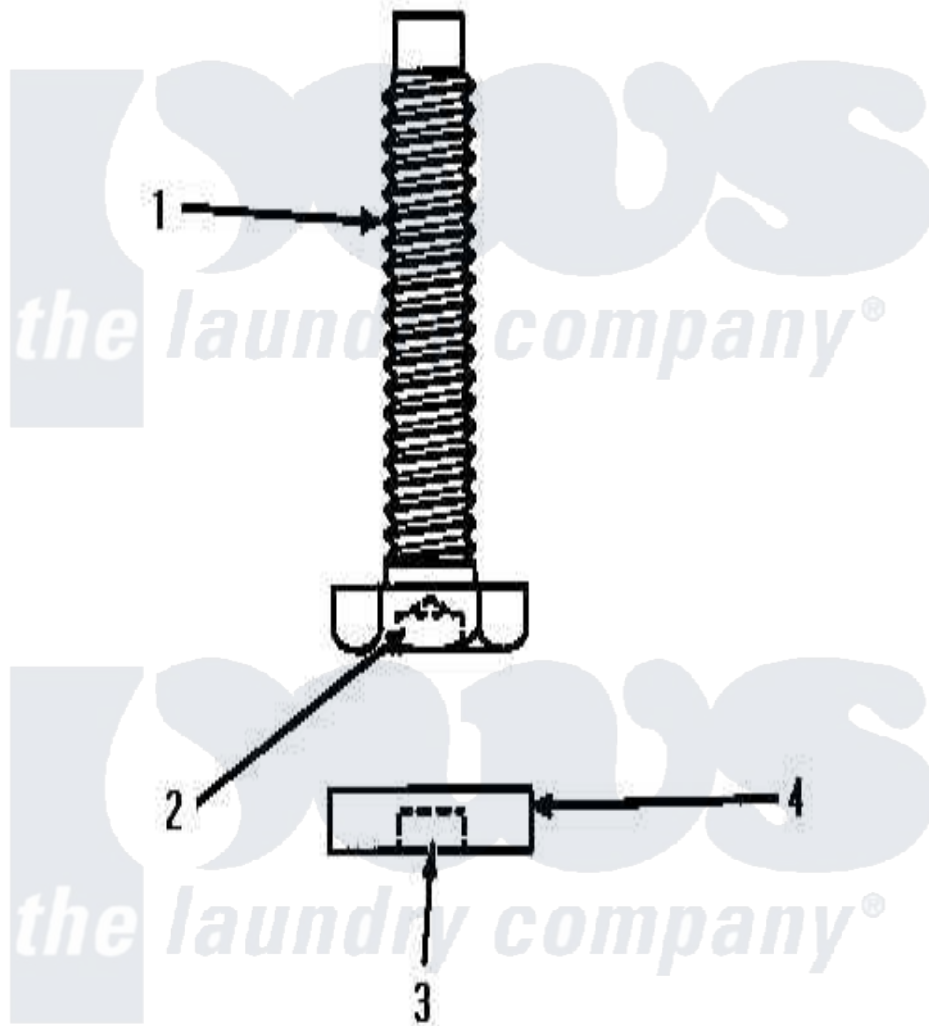

Amana AWM250 13 - LEVELING LEG (CHANGE)

Amana [Residential Amana AWM250 Washer Parts](#) Parts Diagram 13 - LEVELING LEG (CHANGE)
Click on the part number to view part

Item	Original Part Number	Replaced By	Status	Part Description
1	Y34319	22003428		Leg, Adjustable
2	Y00000000		Not Available	SEE NOTE HOLE
3	Y00000000		Not Available	SEE NOTE RUBBER DIMPLE
4	34318	40016001		Foot, Rubber