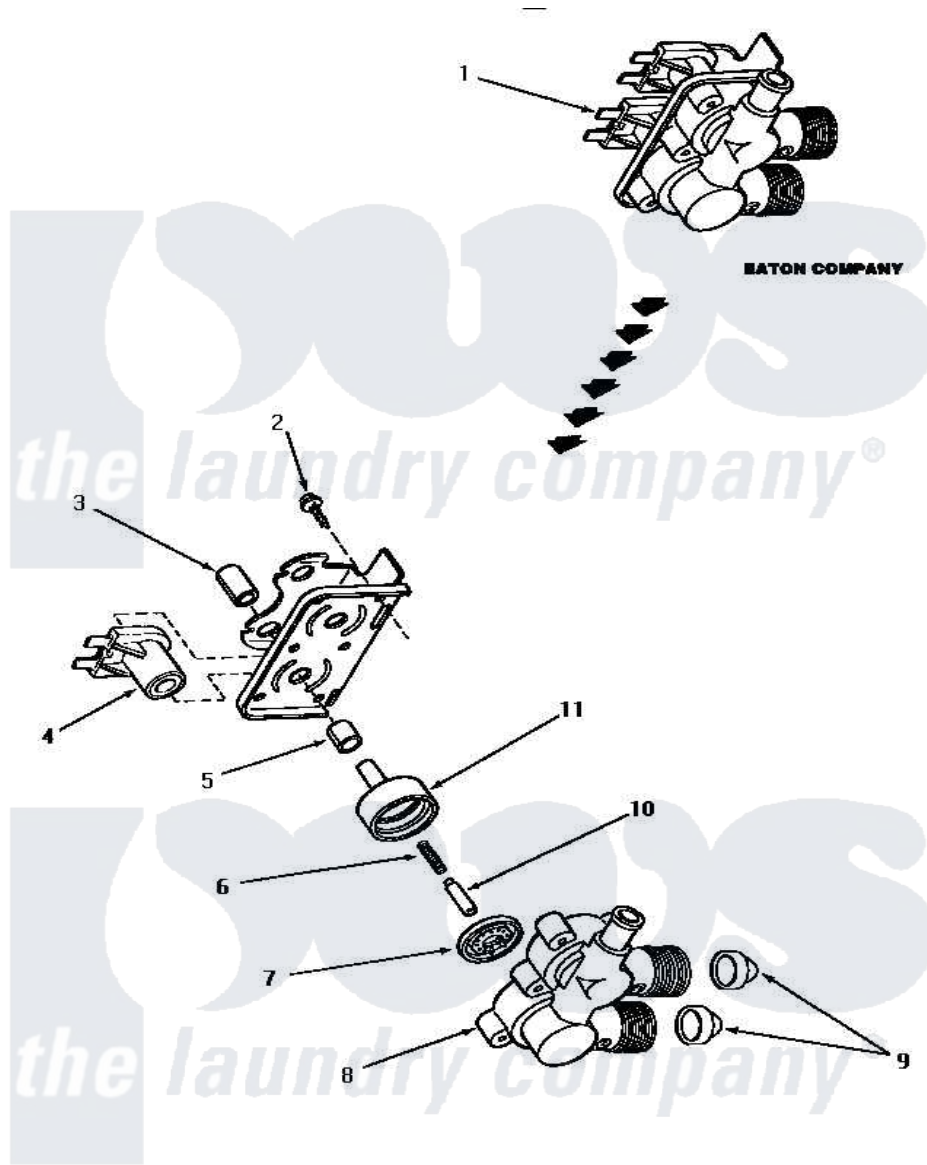

Amana AWM250 14 - MIXING VALVE ASSY (EATON COMPANY)

MIXING VALVE ASSEMBLY (Eaton Company)

Amana [Residential Amana AWM250 Washer Parts](#) Parts Diagram 14 - MIXING VALVE ASSY (EATON COMPANY)

[Click on the part number to view part](#)

Item	Original Part Number	Replaced By	Status	Part Description
1	33930			Valve, Mixing
2	25817C		Not Available	SCREW
3	24128		Not Available	SLEEVE, LONG
4	33930A	33930		Valve, Mixing
5	24129		Not Available	SLEEVE, SHORT
6	24131		Not Available	SPRING
7	24134		Not Available	DIAPHRAGM
8	Y24159	33930		Valve, Mixing
9	24122	22002960		Strainer, Washer Inlet
10	24132		Not Available	ARMATURE
11	24130			Guide, Armature