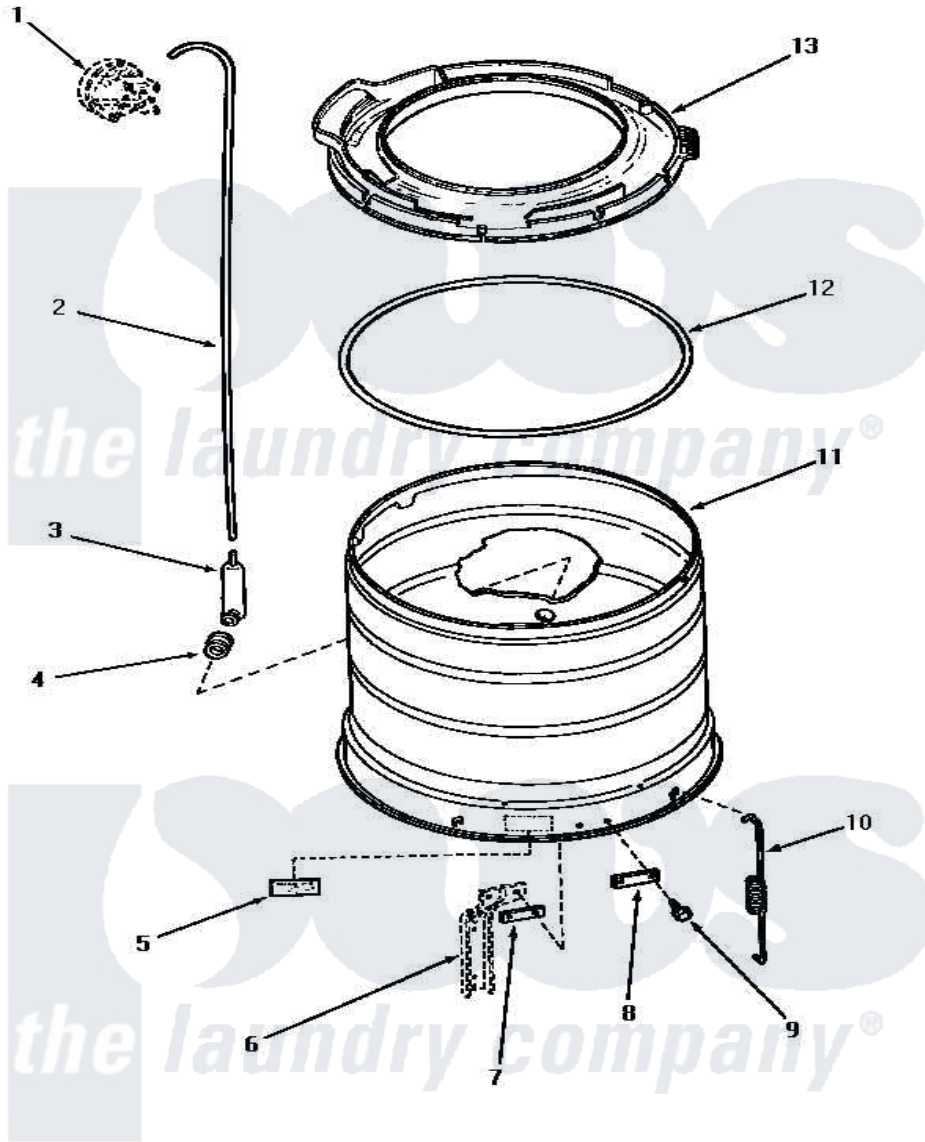

Amana AWM250 16 - OUTER TUB, COVER & PRESSURE HOSE

OUTER TUB, COVER AND PRESSURE HOSE

Amana [Residential Amana AWM250 Washer Parts](#) Parts Diagram 16 - OUTER TUB, COVER & PRESSURE HOSE
 Click on the part number to view part

Item	Original Part Number	Replaced By	Status	Part Description
1	Y00000000		Not Available	SEE NOTE PRESSURE SWITCH
2	29213	39125		Tubing 31
3	30907	40008501		Assembly, Pressure Bulb
4	29175	40037801		Grommet
5	Y27195		Not Available	STICKER
6	Y00000000		Not Available	SEE NOTE SUPPORT LEG
7	27927			Plate, Leg .032
8	27926			Plate, Leg .063
9	27205	40128701		Screw, 5/16-18 X .50
10	27239			Spring, Leg
11	33178	33178P		Assembly- Oute
12	32857			Gasket, Tub Cover Small
13	32858	33184P		Cover, Outer Tub