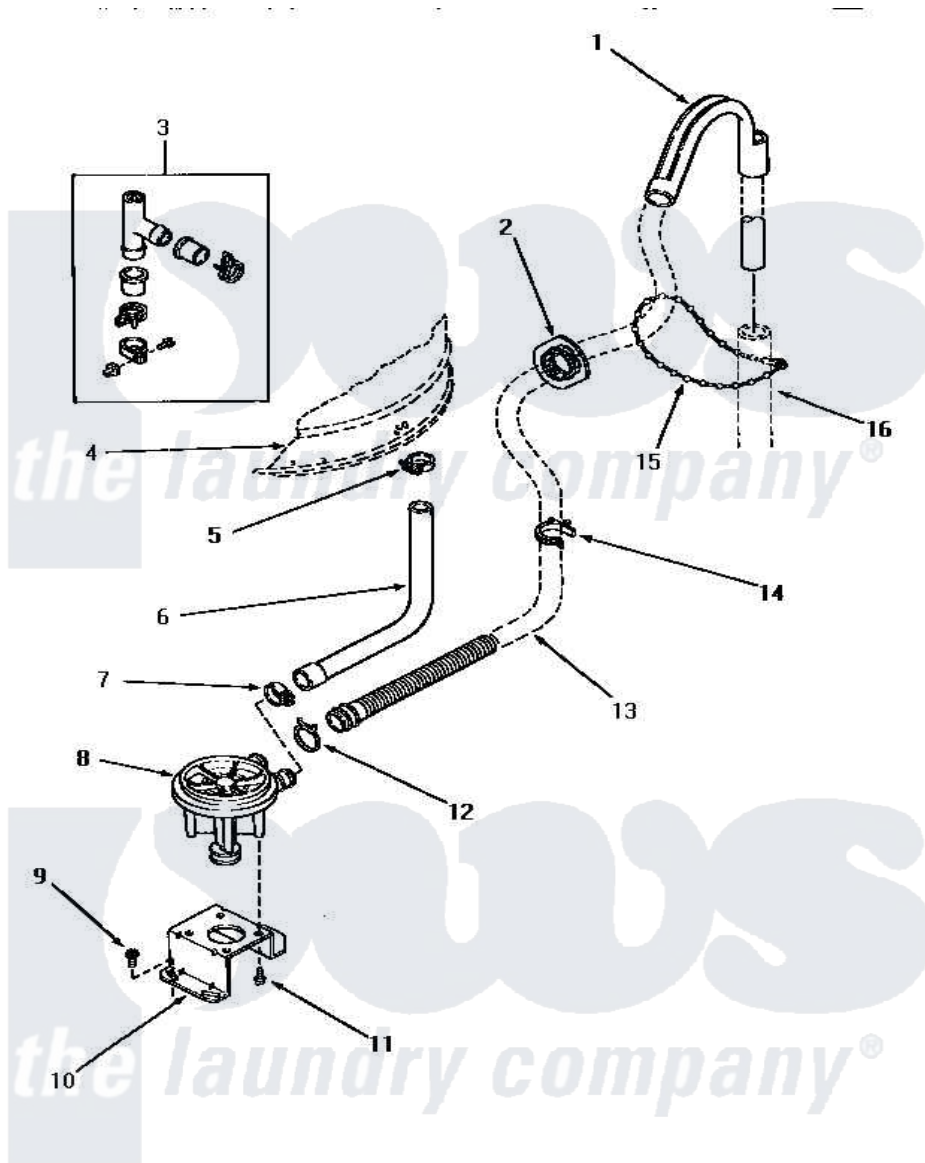

Amana AWM250 17 - PUMP ASSY/BRKT/HOSES & SIPHON BREAK KIT

PUMP ASSEMBLY, BRACKET, HOSES AND SIPHON BREAK KIT

Amana [Residential Amana AWM250 Washer Parts](#) Parts Diagram 17 - PUMP ASSY/BRKT/HOSES & SIPHON BREAK KIT

Click on the part number to view part

Item	Original Part Number	Replaced By	Status	Part Description
1	33615	22003814		Retainer, Drain Hose
2	32219			Relief, Strain
3	386P3	76660		Break-Sphn
4	Y00000000		Not Available	SEE NOTE OUTER TUB
5	32616		Not Available	(CLAMP HOSE)
6	27160		Not Available	HOSE, TUB TO PUMP-DRAIN
7	27153	285655		Clamp, Hose
8	31969			Assembly, Pump NA
9	Y31645	27001200		Screw
10	27105			Bracket, Pump Mounting
11	31098			Screw, 10-10 5/8 Unslot
12	33748	285655		Clamp, Hose
13	33613	39953		Hose- Drai
14	34321		Not Available	CLAMP, HOSE-PLASTIC
15	33489	8539404		Tie-Wire
16	Y00000000		Not Available	SEE NOTE STANDPIPE