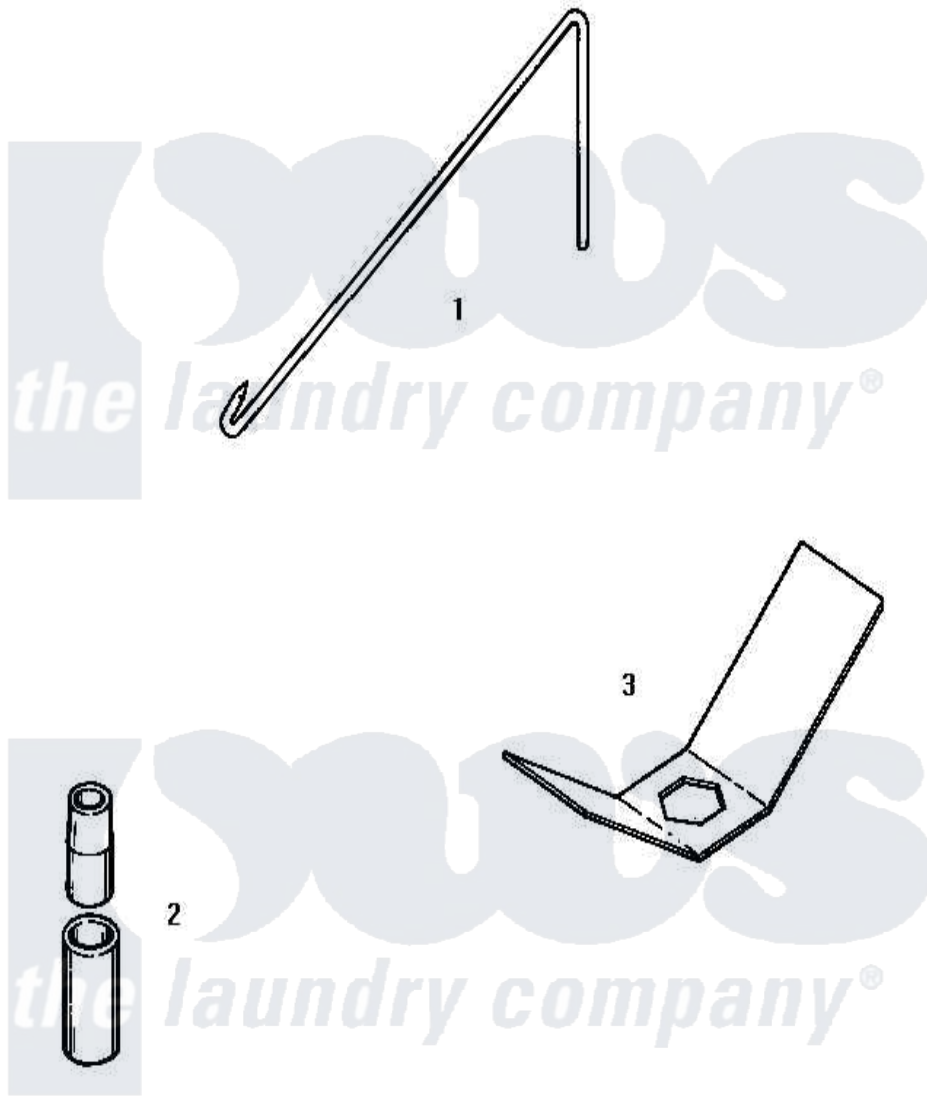

Amana AWM250 18 - SPECIAL TOOLS

Amana [Residential Amana AWM250 Washer Parts](#) Parts Diagram 18 - SPECIAL TOOLS
Click on the part number to view part

Item	Original Part Number	Replaced By	Status	Part Description
1	229P4	321P4		Hook, Spring
2	242P4			Installer, Spring
3	237P4	306P4		Hex Wrench