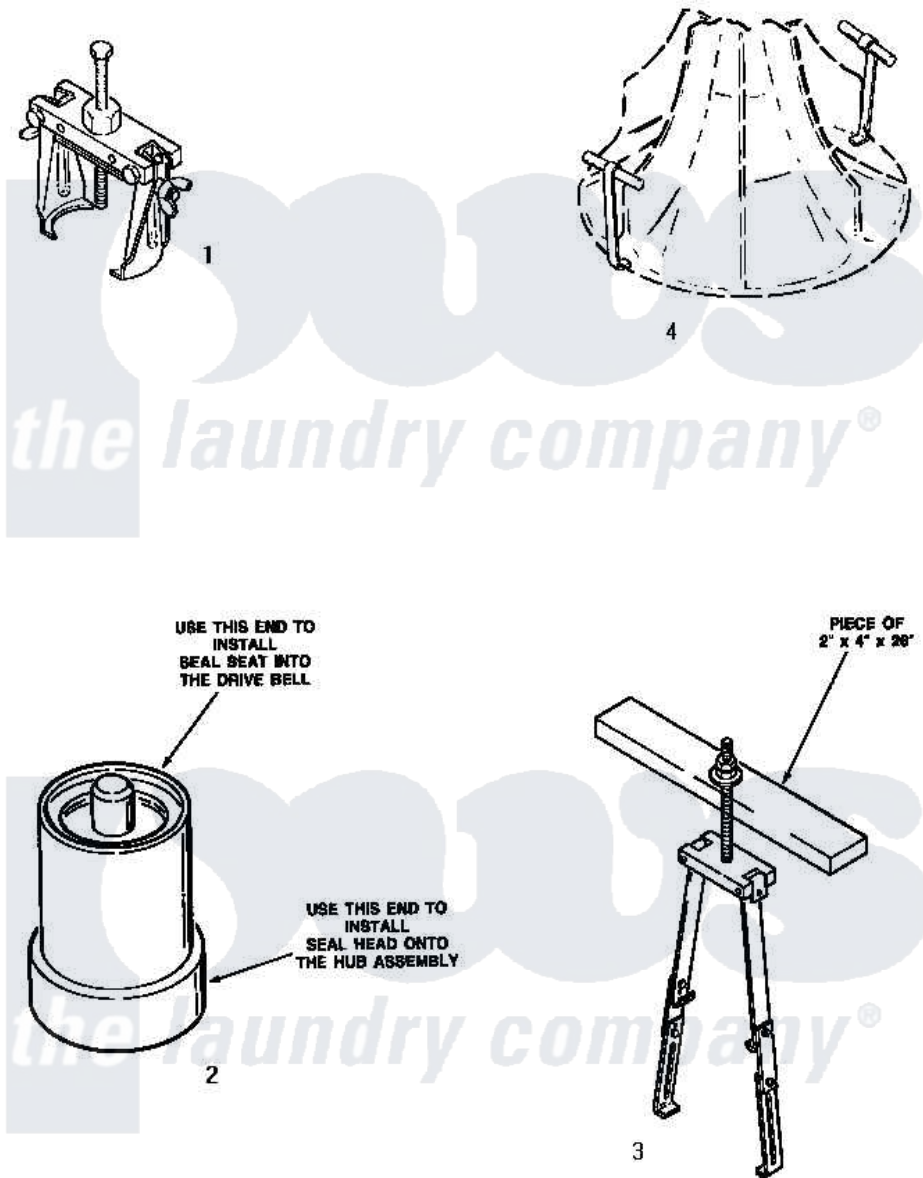

Amana AWM250 19 - SPECIAL TOOLS

Amana [Residential Amana AWM250 Washer Parts](#) Parts Diagram 19 - SPECIAL TOOLS
 Click on the part number to view part

Item	Original Part Number	Replaced By	Status	Part Description
1	253P4	294P4		Bell Tool
2	255P4		Not Available	TOOL,SEAL INSTALLING
3	256P4P		Not Available	ASSY,AGITATOR PULLER xREPLACE
4	254P4P			Agitator Hooks