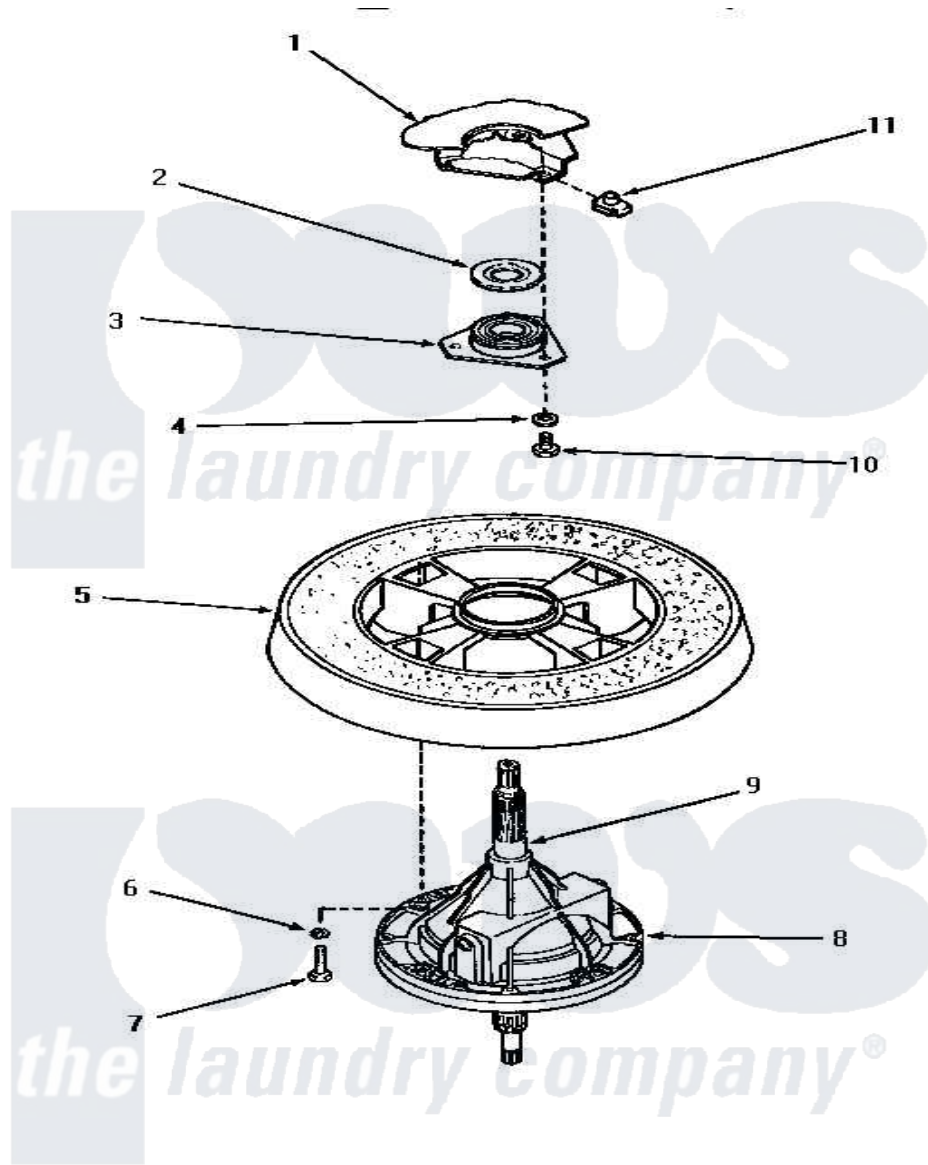

# Amana AWM250 20 - TRANSMISSION ASSY & BALANCE RING

## TRANSMISSION ASSEMBLY AND BALANCE RING

Amana [Residential Amana AWM250 Washer Parts](#) Parts Diagram 20 - TRANSMISSION ASSY & BALANCE RING  
 Click on the part number to view part

Item	Original Part Number	Replaced By	Status	Part Description
1	Y00000000		Not Available	SEE NOTE OUTER TUB
2	<a href="#">27187</a>			Flinger
3	27182	<a href="#">40004201P</a>		Main Bearing Assembly
4	<a href="#">04366</a>			Lockwasher, 5/16intshkp
5	27143		Not Available	BALANCE RING
6	<a href="#">02431</a>			Lockwasher, 1/4 Ext Shk
7	27200		Not Available	CAP SCREW
8	33227	<a href="#">33227P</a>		Assembly- Tran
9	<a href="#">27604P</a>			Never-Seeze 1 Oz Tube
10	01355		Not Available	SCREW
11	<a href="#">27222</a>			Nut, Retainer 5/16-18