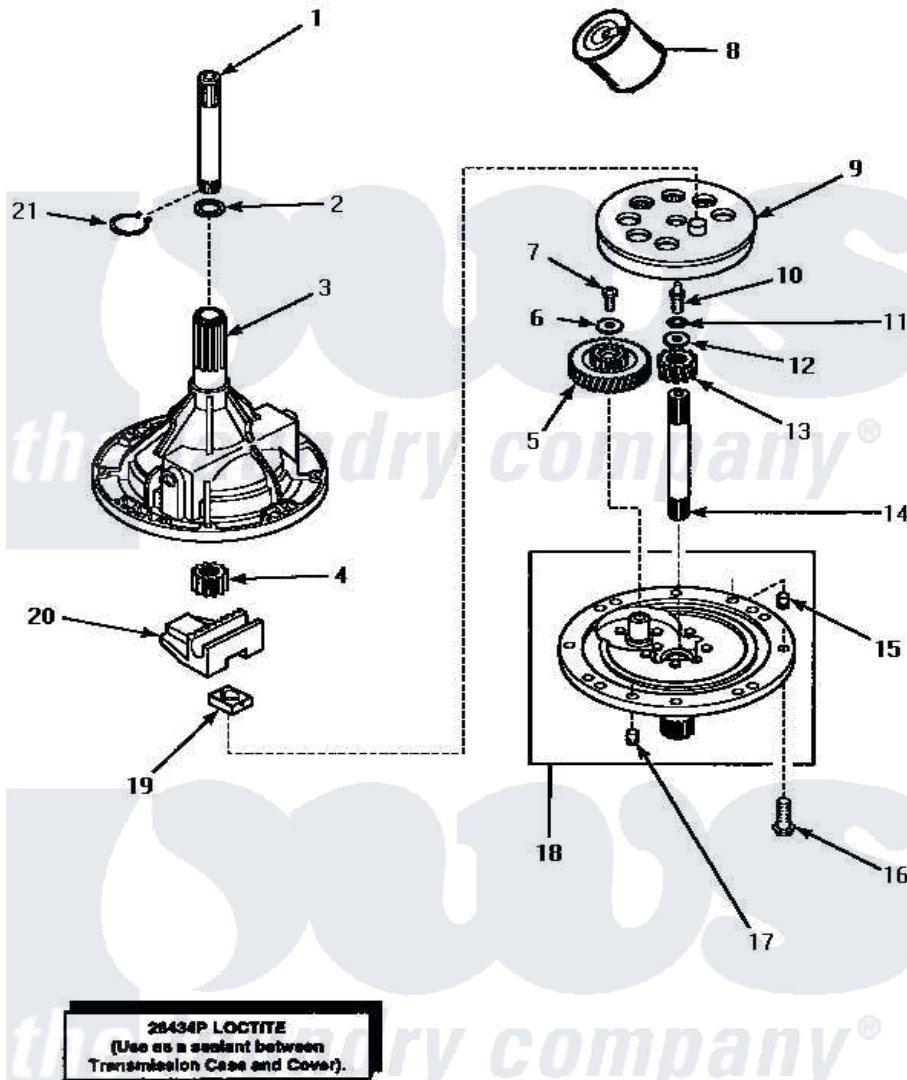

# Amana AWM270W 01 - 34526 TRANSMISSION ASSY

## 34526 TRANSMISSION ASSEMBLY

Amana [Residential Amana AWM270W Washer Parts](#) Parts Diagram 01 - 34526 TRANSMISSION ASSY  
 Click on the part number to view part

Item	Original Part Number	Replaced By	Status	Part Description
1	<a href="#">Y36570</a>			Shaft, Output
2	<a href="#">35092</a>			Washer, 3628id X 1.00 X .056
3	33223		Not Available	ASSY,TRANSMISSION CASE
4	<a href="#">27003</a>			Pinion, Agitator
5	<a href="#">29161</a>			Gear, Reduction
6	29260		Not Available	WASHER
7	<a href="#">29273</a>			Screw, 1/4-20 X 3/8
8	<a href="#">27243P</a>			Oil, CW Transmission F-
9	<a href="#">26577</a>			Assembly, Gear And Stud
10	27030		Not Available	SCREW,1/4-20 SPECIAL
11	<a href="#">21456</a>			Lockwasher, 1/4 Intshkp
12	26509	<a href="#">40041501</a>		Washer
13	<a href="#">Y29160</a>			Pinion, Drive
14	<a href="#">34853</a>			Shaft, Input
15	<a href="#">27172</a>			Pin, Dowel
16	32814		Not Available	SCREW,1/4-20X7/8 SERRA

17	<a href="#">27172</a>		Pin, Dowel
18	34854	<a href="#">38290</a>	Assembly, Cover
19	<a href="#">26493</a>		Slide
20	<a href="#">Y31526</a>		Rack
21	<a href="#">27197</a>		Ring, Retaining
NI	Y34526	<a href="#">34526P</a>	Assembly, Transmission
"	28434P		Not Available LOCTITE