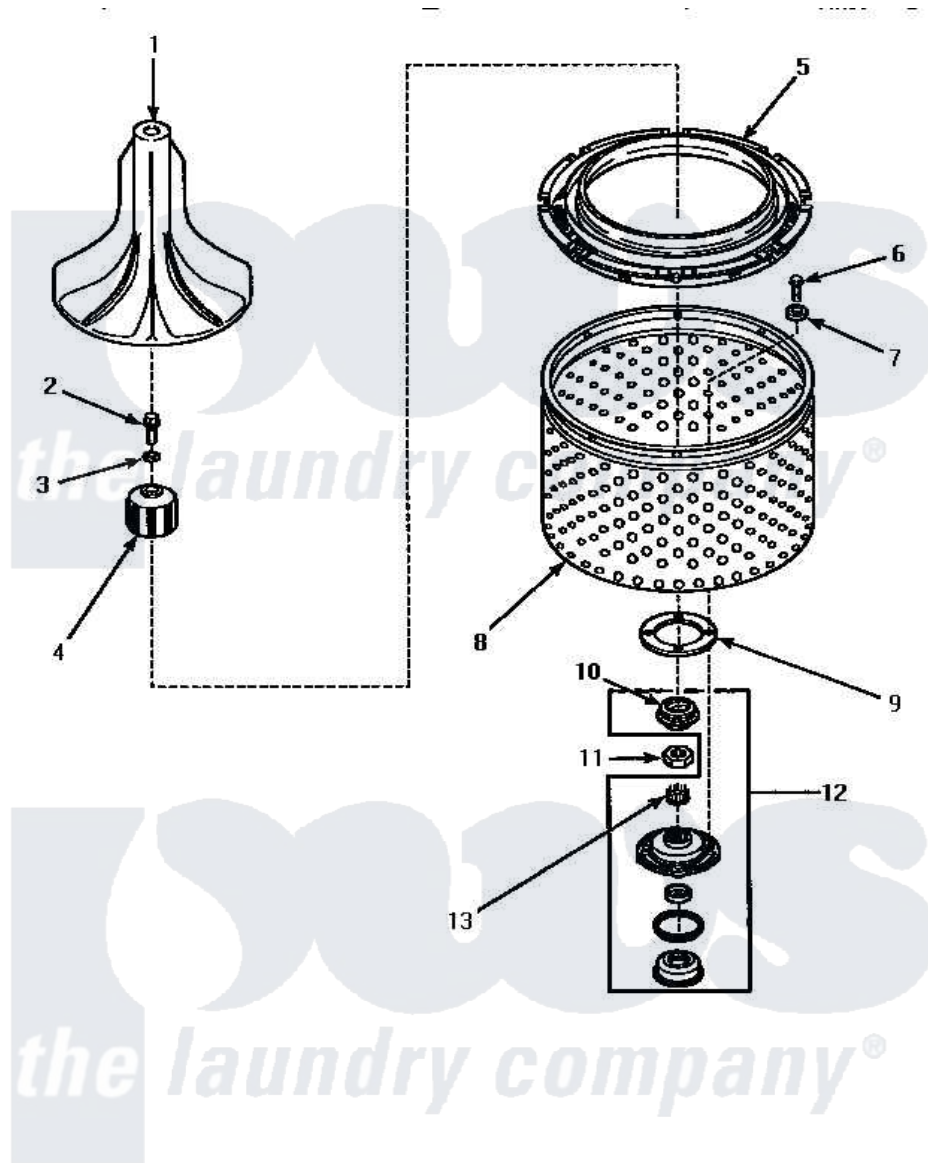

Amana AWM270W 02 - AGITATOR/DRIVE BELL/SEAL KIT/TUB & HUB

AGITATOR, DRIVE BELL, SEAL KIT, WASHTUB AND HUB

Amana [Residential Amana AWM270W Washer Parts](#) Parts Diagram 02 - AGITATOR/DRIVE BELL/SEAL KIT/TUB & HUB

[Click on the part number to view part](#)

Item	Original Part Number	Replaced By	Status	Part Description
1	33514	40000501W		Agitator, Flex Vane
2	34288	40065102		Screw, Shoulder 1/4
3	36472			O-Ring
4	34504P	R9900189		Kit, Drive Bell And Seal
5	35035			Guard, Clothes
6	27202	W1011678Z		Screw
7	28094			Gasket
8	33503P	39240P		Wash Tub
9	27125	39122		Gasket, Washtub
10	34184	R9900189		Kit, Drive Bell And Seal
11	Y29220	40016301		Nut, Lock
12	495P3	R9900552		Hub And Seal
13	29728	40008301		Insert, Spline