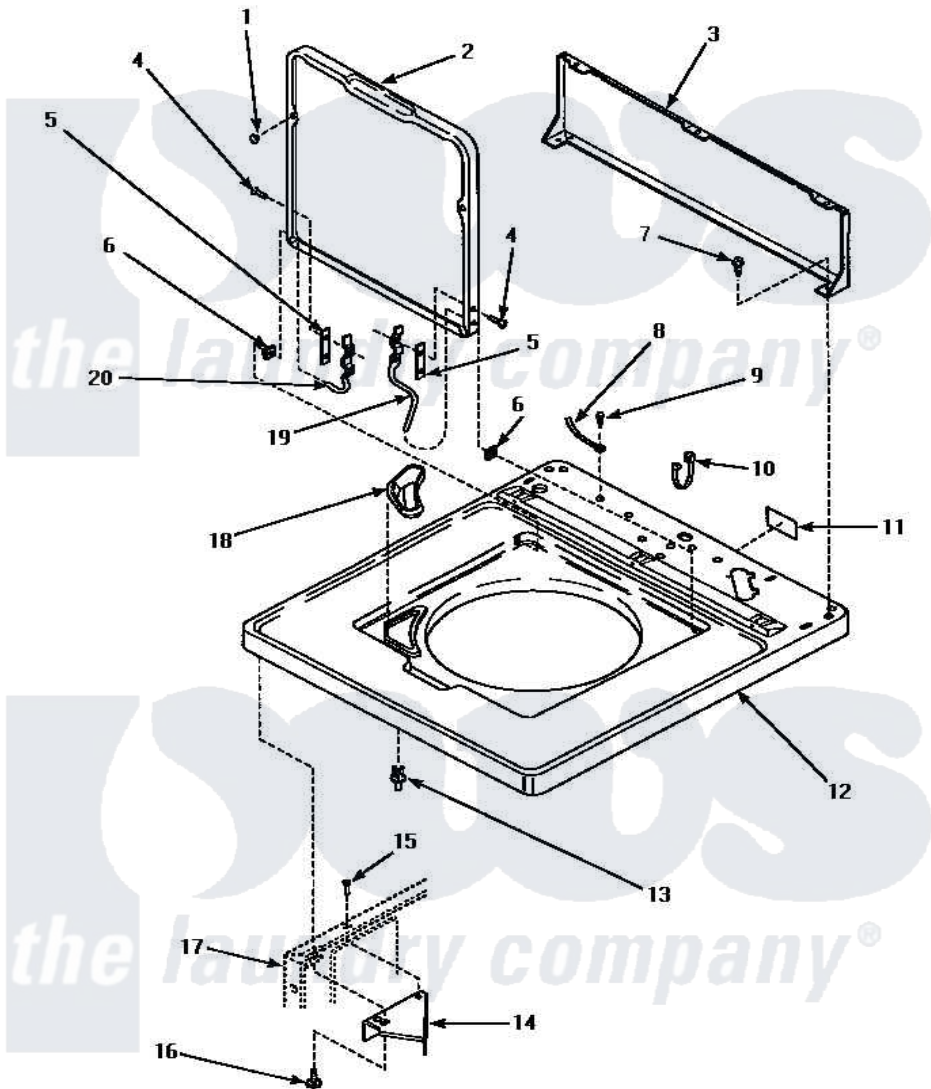

Amana AWM270W 04 - CAB TOP/LOADING DR & CTRL HOOD REAR PAN

*ADD SUFFIX LETTER TO PART NUMBER TO DESIGNATE COLOR.
 H Harvest Gold L Almond W White

CABINET TOP, LOADING DOOR AND CONTROL HOOD REAR PANEL

Amana Residential Amana AWM270W Washer Parts Parts Diagram 04 - CAB TOP/LOADING DR & CTRL HOOD REAR PAN

Click on the part number to view part

Item	Original Part Number	Replaced By	Status	Part Description
1	21685	40038001		Bumper
2	33541WP			Lid, W/Instructions
"	33541LP			Lid, W/Instructions
"	33541HP		Not Available	LID,W/INSTRUCTIONS
3	34903		Not Available	PANEL, BACK HOOD (USE 37782)
4	34337	W10119828		Screw, Lid Hinge Mounting
5	34338			Gasket, Hinge
6	33446	40008201		Bushing, Hinge
7	23962	W10116760		Screw
8	Y00000000		Not Available	SEE NOTE GROUND WIRE, GREEN
9	52909			Screw, 10B-16 X 1/2 HeX
10	21903	211881		Grommet, Cord Part Not Used-Gas Models Only
11	24903		Not Available	STICKER,DISCONNECT POW