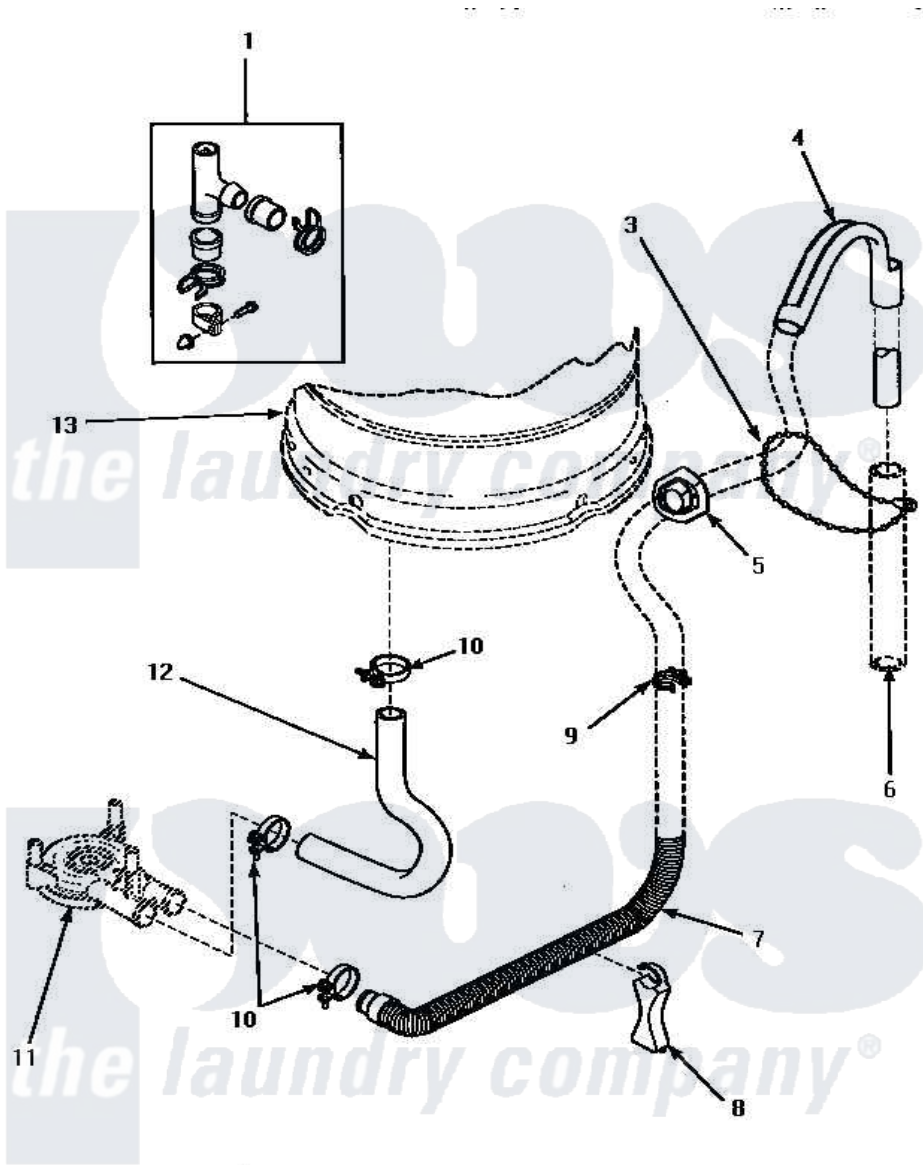

Amana AWM270W 05 - DRAIN HOSE & SIPHON BREAK

DRAIN HOSE AND SIPHON BREAK

Amana [Residential Amana AWM270W Washer Parts](#) Parts Diagram 05 - DRAIN HOSE & SIPHON BREAK
 Click on the part number to view part

Item	Original Part Number	Replaced By	Status	Part Description
1	562P3	76660		Break-Sphn
3	33489	8539404		Tie-Wire
4	33615	22003814		Retainer, Drain Hose
5	32219			Relief, Strain
6	Y00000000		Not Available	SEE NOTE STANDPIPE
7	34502	40053901		Hose, Drain
8	35487			Support, Hose
9	36014			Clip, Retainer-Hose
10	35384	285655		Clamp, Hose
11	Y00000000		Not Available	SEE NOTE PUMP ASSEMBLY
12	35752			Hose, Tub To Pump-Ddp
13	Y00000000		Not Available	SEE NOTE OUTER TUB
NI	406P3	451P3		Kit Drain Extension