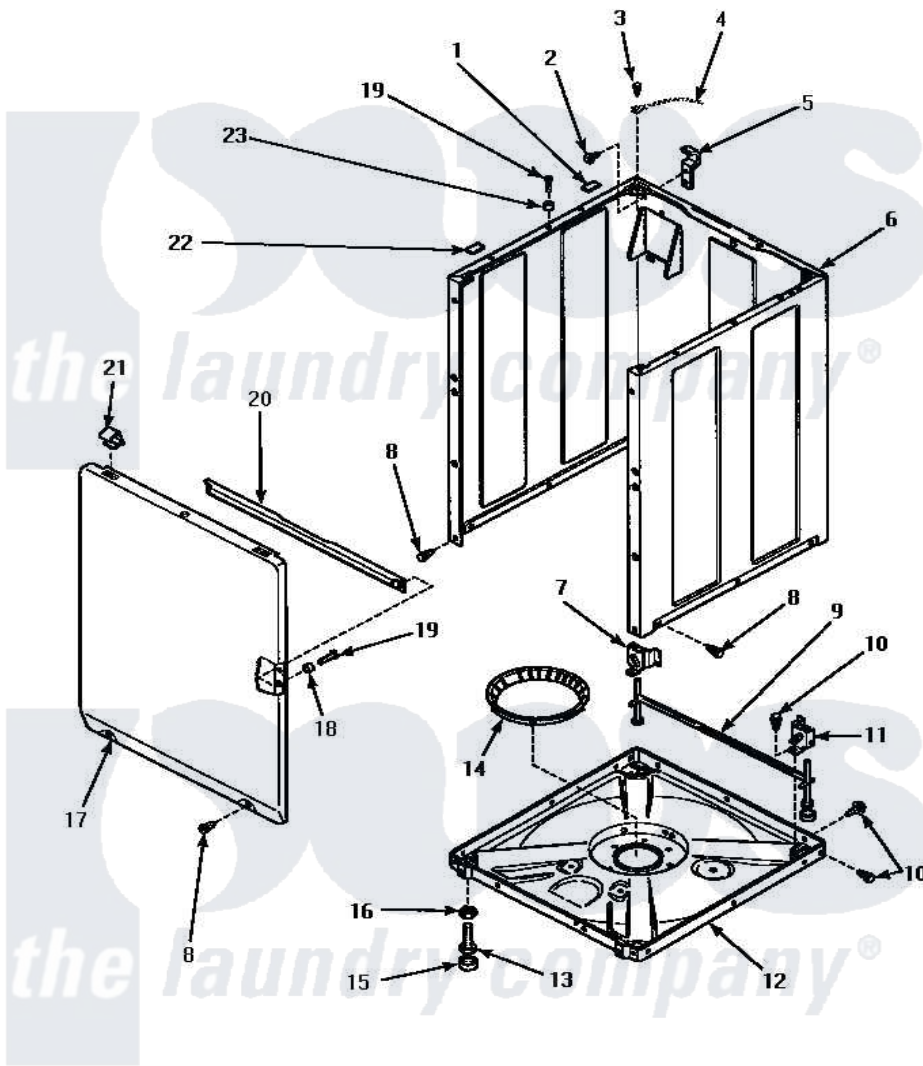

Amana AWM270W 06 - FRONT PANEL, BASE & CABINET ASSY

ADD SUFFIX LETTER TO PART NUMBER TO DESIGNATE COLOR.
 H Harvest Gold L Almond W White

FRONT PANEL, BASE AND CABINET ASSEMBLY

Amana Residential Amana AWM270W Washer Parts Parts Diagram 06 - FRONT PANEL, BASE & CABINET ASSY
 Click on the part number to view part

Item	Original Part Number	Replaced By	Status	Part Description
1	36226			Pad, Bumper .25
2	34499		Not Available	SCREW, No.10B X 1/4 TAP IN HX
3	56392		Not Available	SCREW,8-18 X 3/8 TAPPI
4	Y00000000		Not Available	SEE NOTE GROUND WIRE, GREEN
5	Y27103			Hinge, Hold-Down Lug
6	34475WP	38612WP		Kit-Service
"	34475LP	38612LP		Kit Service Cabinet
"	34475HP		Not Available	KIT,SERVICE CABINET
7	36037			Bracket, Sll-Left
8	27196	27001200		Screw
9	34443			Assembly, Leg And Stabilier
10	35148		Not Available	SCREW,1/4-14 X 3/8 HX HD
11	36036		Not Available	BRACKET,SLL-RIGHT
12	34434P			Assembly Nut/Leg Base
13	Y34319	22003428		Leg, Adjustable

14	36108		Not Available	SNUBBER PAD & ISOLATOR
15	34318	40016001		Foot, Rubber
16	Y21899	40038101		Nut, Leg
17	34656HP		Not Available	ASSY,FRONT PANEL
"	34656WP			Assembly, Front Panel
"	34656LP			Assembly, Front Panel
18	28102			Locator, Panel
19	32671	Y014874		Screw, Idler Arm And Sleeve
20	Y35097		Not Available	BRACE, FRT PNL
21	35865			Clip, Hold-Down Front Panel
22	Y56128			Pad, Bumper
23	56079	505187		Locator, Panel