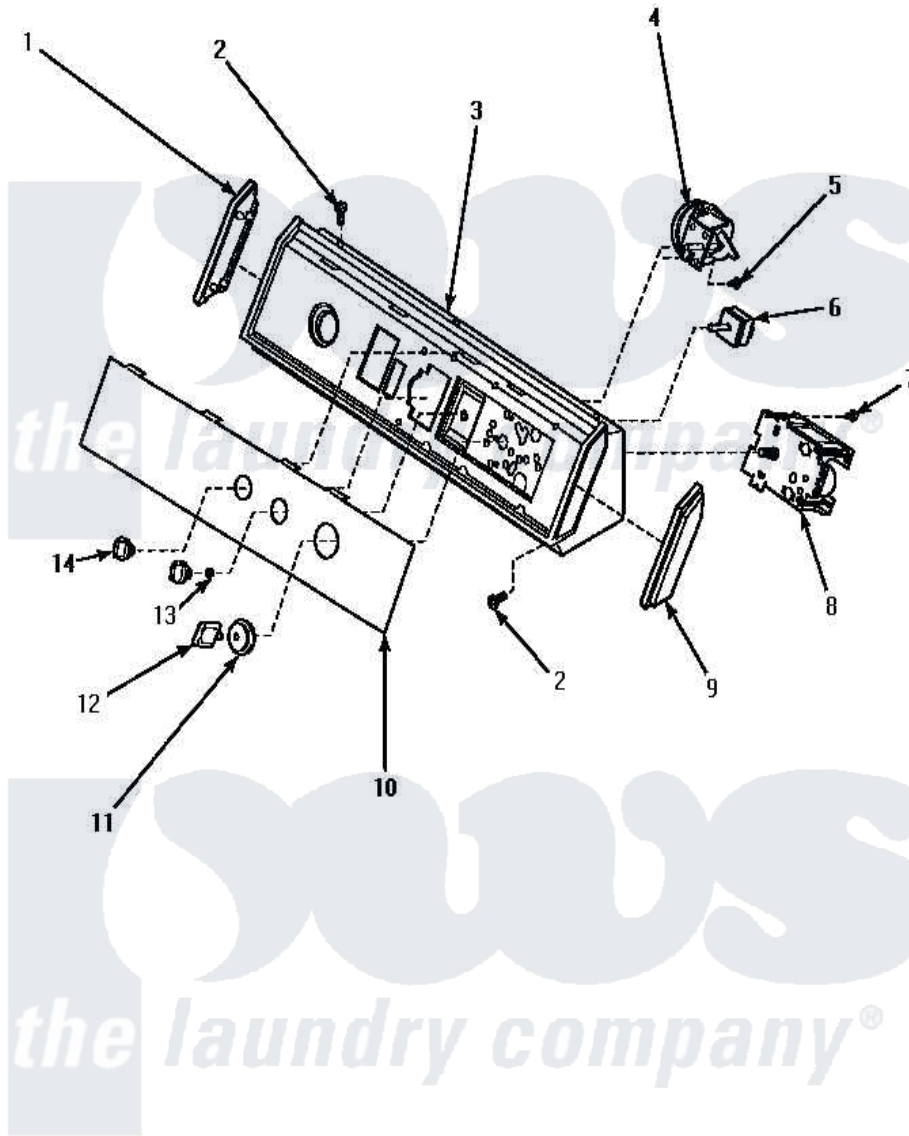

Amana AWM270W 07 - GRAPHIC PANEL, CONTROL HOOD & CONTROLS

GRAPHIC PANEL, CONTROL HOOD AND CONTROLS

Amana [Residential Amana AWM270W Washer Parts](#) Parts Diagram 07 - GRAPHIC PANEL, CONTROL HOOD & CONTROLS

[Click on the part number to view part](#)

Item	Original Part Number	Replaced By	Status	Part Description
"	NOTE:		Not Available	OUTER TUB COVER AND GASKET TOOL IS USED FOR REMOVAL OF 36025 OUTER TUB COVER FROM OUTER TUB AND INSTALLATION OF 32857 GASKET IN OUTER TUB COVER.
1	31249		Not Available	CAP,END-L.H.-CHROME
2	32993		Not Available	SCREW,No.8ABX3/4 POZIDRI
3	36295		Not Available	ASS`Y, HOOD & MTG PLATE
4	35010	39035		Switch, Pressure-Var
5	31260			Screw, No.8 X 3/8 Ind H
6	21300		Not Available	SWITCH,TEMPERATURE
7	23962	W10116760		Screw
8	31238			Timer, 2 Cycle
9	31248			Cap, End-RH-Chrome
10	33746		Not Available	PANEL,GRAPHIC

11	33818	Not Available	TIMER KNOB SKIRT
12	33898	Not Available	TIMER KNOB WHITE
13	57584	Not Available	NUT
14	33688	36701W	Knob