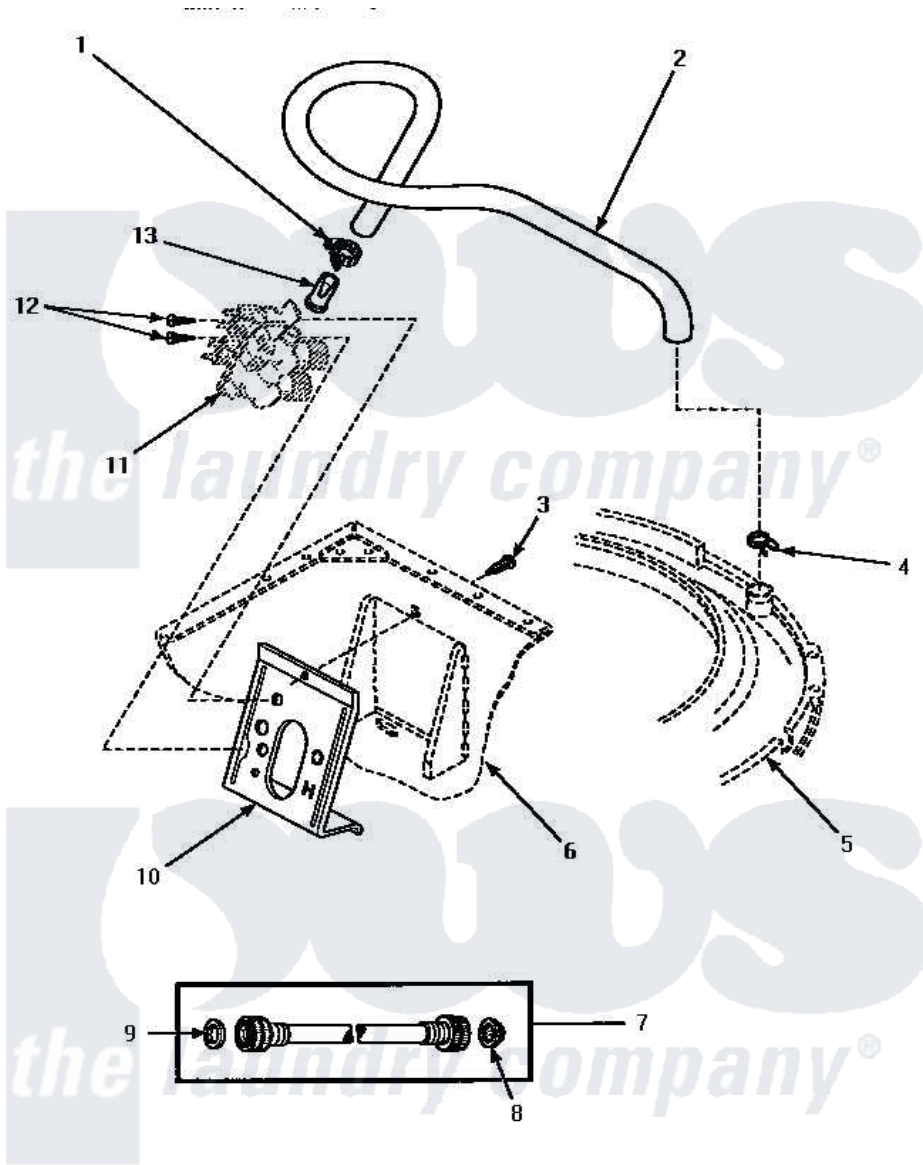

# Amana AWM270W 08 - INLET/FILL HOSE & MIXING VLV MTG BRKT

## INLET HOSE, FILL HOSE AND MIXING VALVE MOUNTING BRACKET

Amana Residential Amana AWM270W Washer Parts Parts Diagram 08 - INLET/FILL HOSE & MIXING VLV MTG BRKT  
 Click on the part number to view part

Item	Original Part Number	Replaced By	Status	Part Description
1	27643	<a href="#">596669</a>		Clamp, Manifold
2	35874	<a href="#">38155</a>		Hose, Mix Valve To TU
3	33562	<a href="#">27001200</a>		Screw
4	<a href="#">29210</a>			Hose Clamp
5	Y00000000		Not Available	SEE NOTE OUTER TUB COVER
6	Y00000000		Not Available	SEE NOTE CABINET
7	28330P	<a href="#">202860</a>		Inlet Hose Assembly
8	28605	<a href="#">22002960</a>		Strainer, Washer Inlet
9	20290	<a href="#">Y013783</a>		Washer, Inlet Hose
10	34972	<a href="#">39407</a>		Bracket, Valve
11	Y00000000		Not Available	SEE NOTE MIXING VALVE ASSEMBLY
12	56392		Not Available	SCREW,8-18 X 3/8 TAPPI
13	34500	<a href="#">22001900</a>		Preventer, Back Flow