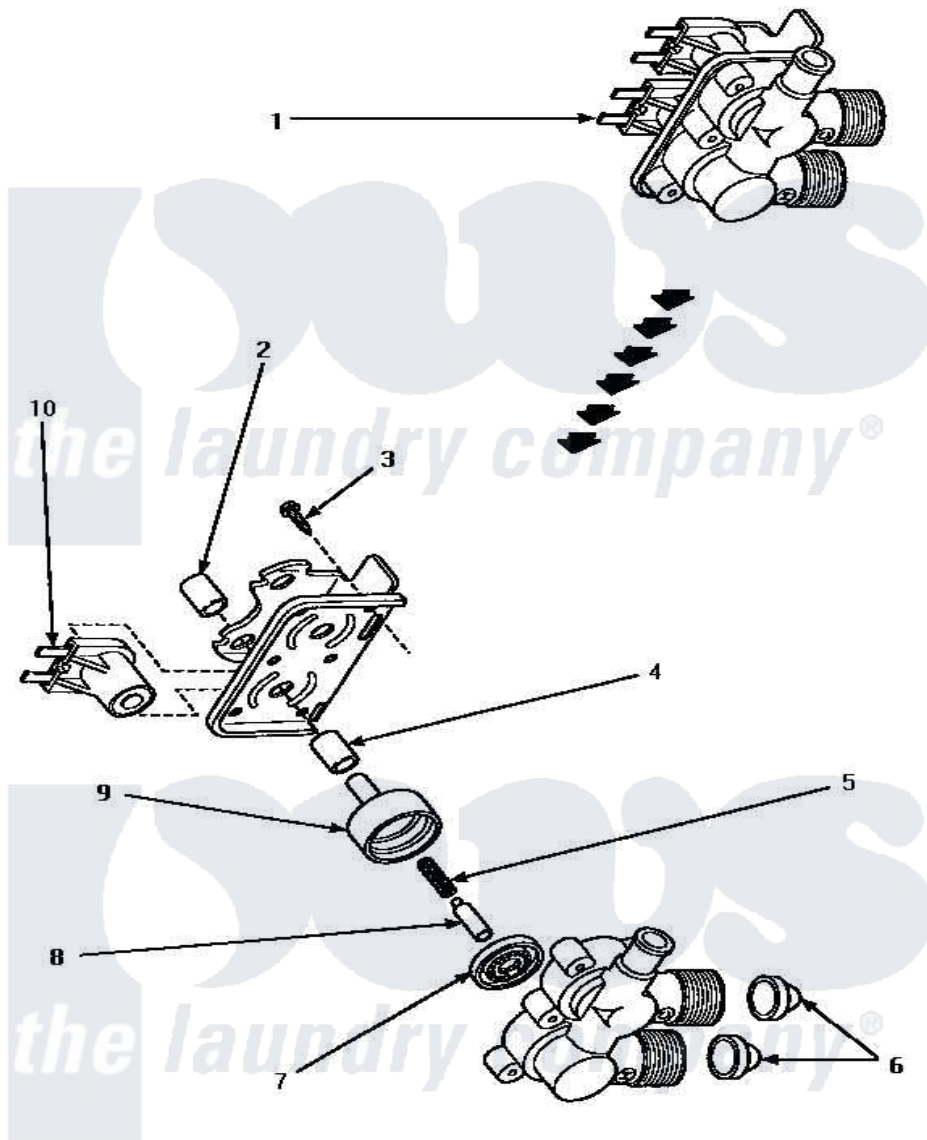

Amana AWM270W 09 - MIXING VALVE ASSY

MIXING VALVE ASSEMBLY

Amana [Residential Amana AWM270W Washer Parts](#) Parts Diagram 09 - MIXING VALVE ASSY
 Click on the part number to view part

Item	Original Part Number	Replaced By	Status	Part Description
1	34963	34963P		Valve Mixing Package
2	24128		Not Available	SLEEVE, LONG
3	25817C		Not Available	SCREW
4	24129		Not Available	SLEEVE, SHORT
5	23224E		Not Available	SPRING
6	24122	22002960		Strainer, Washer Inlet
7	24134		Not Available	DIAPHRAGM
8	24132		Not Available	ARMATURE
9	24130			Guide, Armature
10	33930A	33930		Valve, Mixing