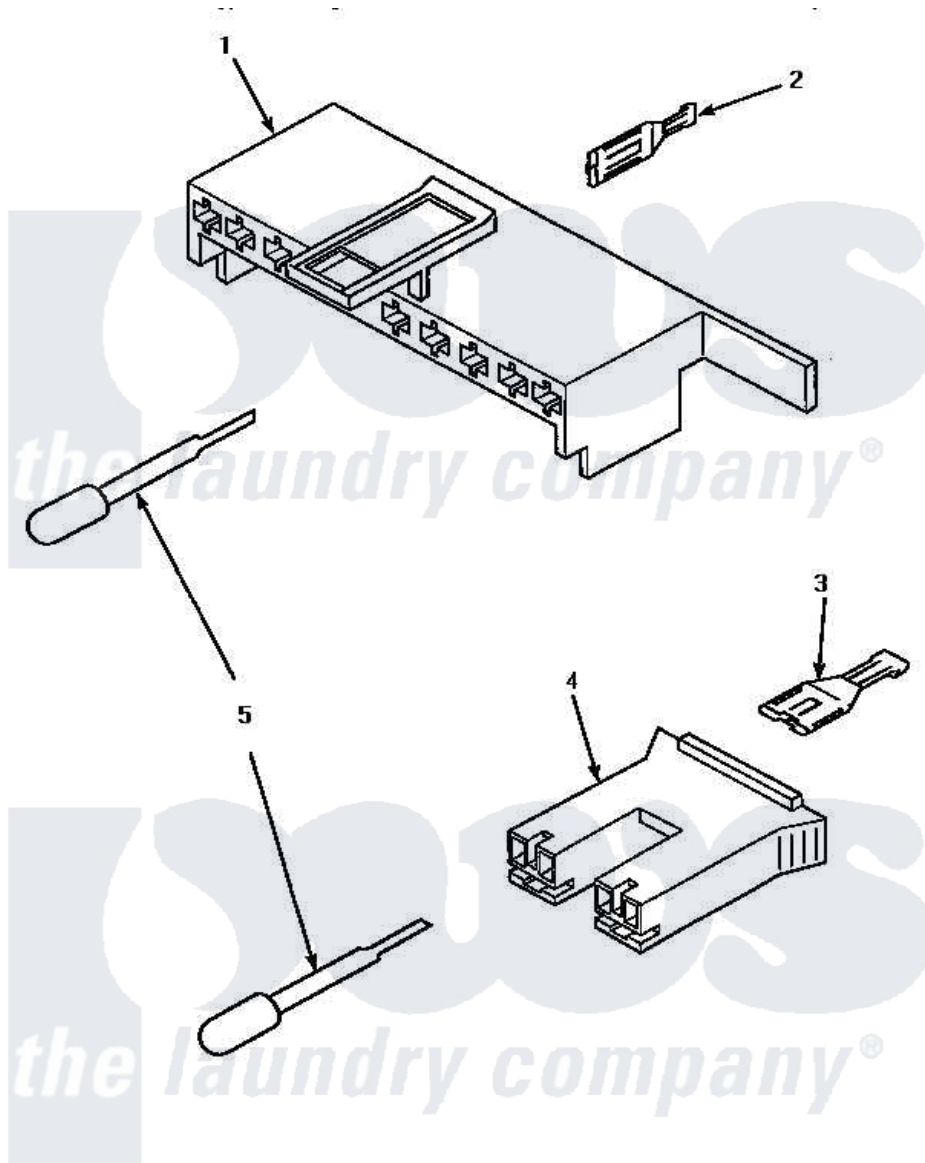

# Amana AWM270W 10 - MIXING VALVE, MOTOR CONN BLOCKS & TERM

## MIXING VALVE AND MOTOR CONNECTION BLOCKS, TERMINALS AND TERMINAL EXTRACTOR TOOL

Amana [Residential Amana AWM270W Washer Parts](#) Parts Diagram 10 - MIXING VALVE, MOTOR CONN BLOCKS & TERM

[Click on the part number to view part](#)

Item	Original Part Number	Replaced By	Status	Part Description
1	<a href="#">34677</a>			10 Circuit Plug
2	<a href="#">Y00188</a>			Molex Terminal
3	Y00121		Not Available	SPADE TERMINAL(12 GAUGE) (1/4 INCH-(2) 18 GAUGE WIRES O
4	<a href="#">34676</a>			Plug
"	34675		Not Available	PLUG
5	<a href="#">283P4</a>			Terminal Extractor Tool