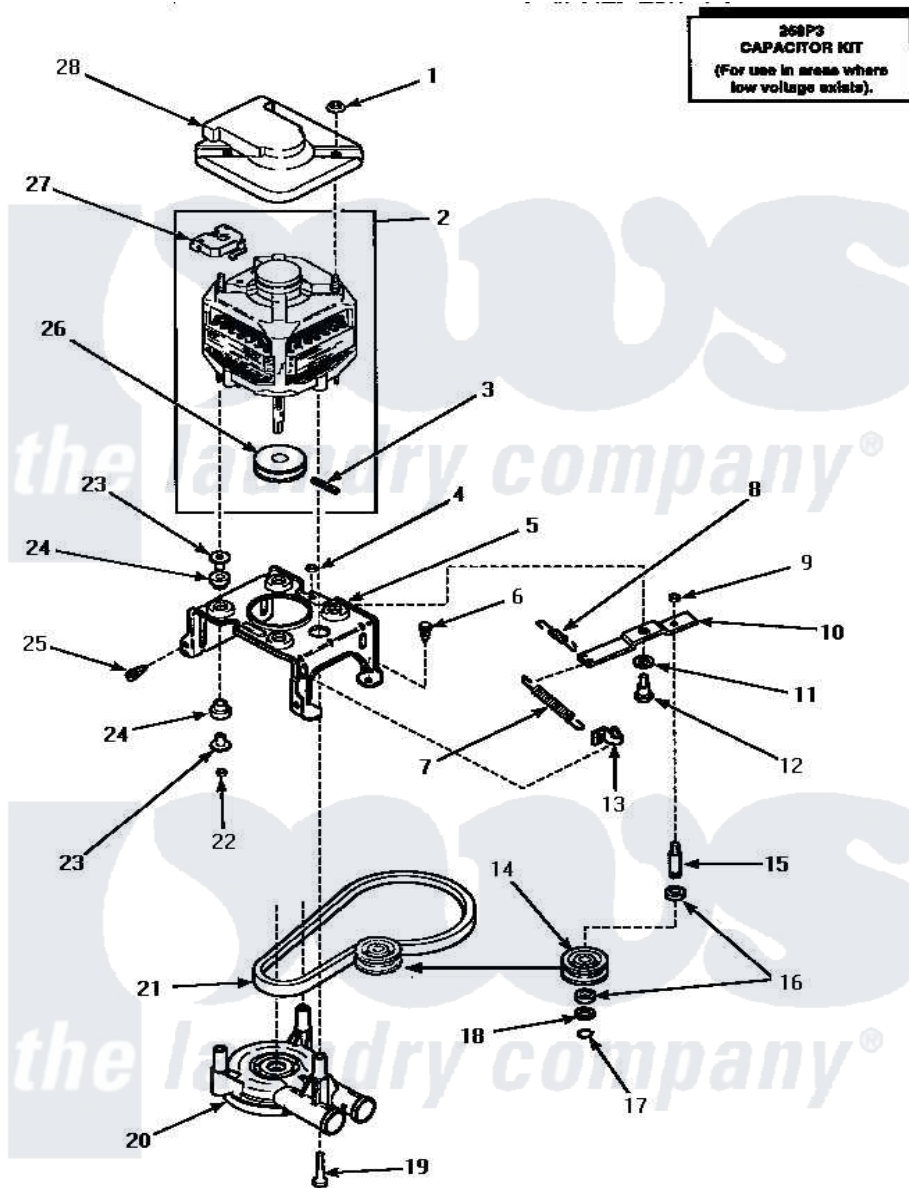

Amana AWM270W 11 - MOTOR, MTG BRKT, BELT, PUMP & IDLER ASSY

MOTOR, MOUNTING BRACKET, BELT, PUMP AND IDLER ASSEMBLY

Amana [Residential Amana AWM270W Washer Parts](#) Parts Diagram 11 - MOTOR, MTG BRKT, BELT, PUMP & IDLER ASSY

[Click on the part number to view part](#)

Item	Original Part Number	Replaced By	Status	Part Description
1	35139		Not Available	PALNUT
2	34910	27001215		Motor W/Pulley
3	23750			Pin, Roll
4	52566	27001225		Nut, Jam Mid Lock 1/4-20
5	34890		Not Available	BRACKET,MOTOR MOUNT
6	Y31645	27001200		Screw
7	33110	37366		Spring, Idler
8	30620		Not Available	SPRING,IDLER LEVER HEL
9	28803	2221070		Clamp, Nylon
10	31054	40041002		Lever, Idler
11	81392	40054701		Washer
12	27229	40038901		Screw, 1/4-20
13	28849			Clip, Spring
14	28800		Not Available	WHEEL,IDLER
15	28802			Shaft, Idler
16	Y29443			Washer, Felt

17	23748		Ring, Retaining
18	52549		Washer, 501 ID X3/4 Odx
19	Y34565	40063701	Screw, 10-16 x 1.75
20	35742P	27001233	Pump
21	28808		Belt, Agitate And Spin
22	35423	3400029	Nut, Adapter Plate
23	34791		Post, Mount-Motor
24	34788		Mount, Motor
25	Y31645	27001200	Screw
26	27171	Not Available	PULLEY,MOTOR
27	35632	Not Available	SWITCH, MOTOR
28	34754	40112301	Shield, Motor
NI	258P3	Not Available	KIT,CAPACITOR