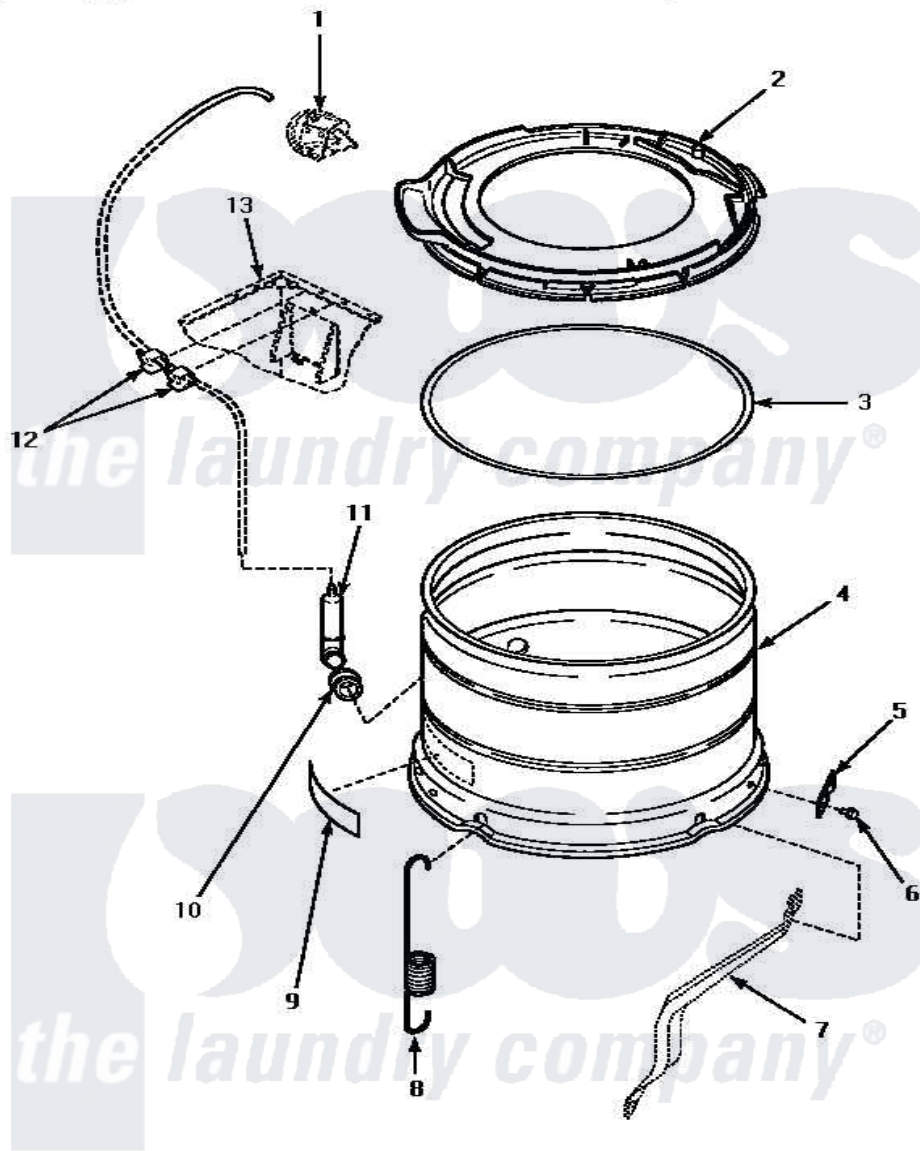

# Amana AWM270W 12 - OUTER TUB, COVER & PRESSURE HOSE

## OUTER TUB, COVER AND PRESSURE HOSE

Amana [Residential Amana AWM270W Washer Parts](#) Parts Diagram 12 - OUTER TUB, COVER & PRESSURE HOSE

[Click on the part number to view part](#)

Item	Original Part Number	Replaced By	Status	Part Description
1	Y00000000		Not Available	SEE NOTE PRESSURE SWITCH
2	36025	<a href="#">36025P</a>		Assembly, Tub Cover and Gasket
3	<a href="#">32857</a>			Gasket, Tub Cover Small
4	<a href="#">34439P</a>			Outer Tub
5	<a href="#">27926</a>			Plate, Leg .063
6	35369	<a href="#">40128701</a>		Screw, 5/16-18 X .50
7	Y00000000		Not Available	SEE NOTE SUPPORT LEG
8	35947		Not Available	SPRING, TUB -SHORT
9	500049		Not Available	STICKER
10	29175	<a href="#">40037801</a>		Grommet
11	30907	<a href="#">40008501</a>		Assembly, Pressure Bulb
12	<a href="#">21036</a>			Clip, Cable
13	Y00000000		Not Available	SEE NOTE CABINET