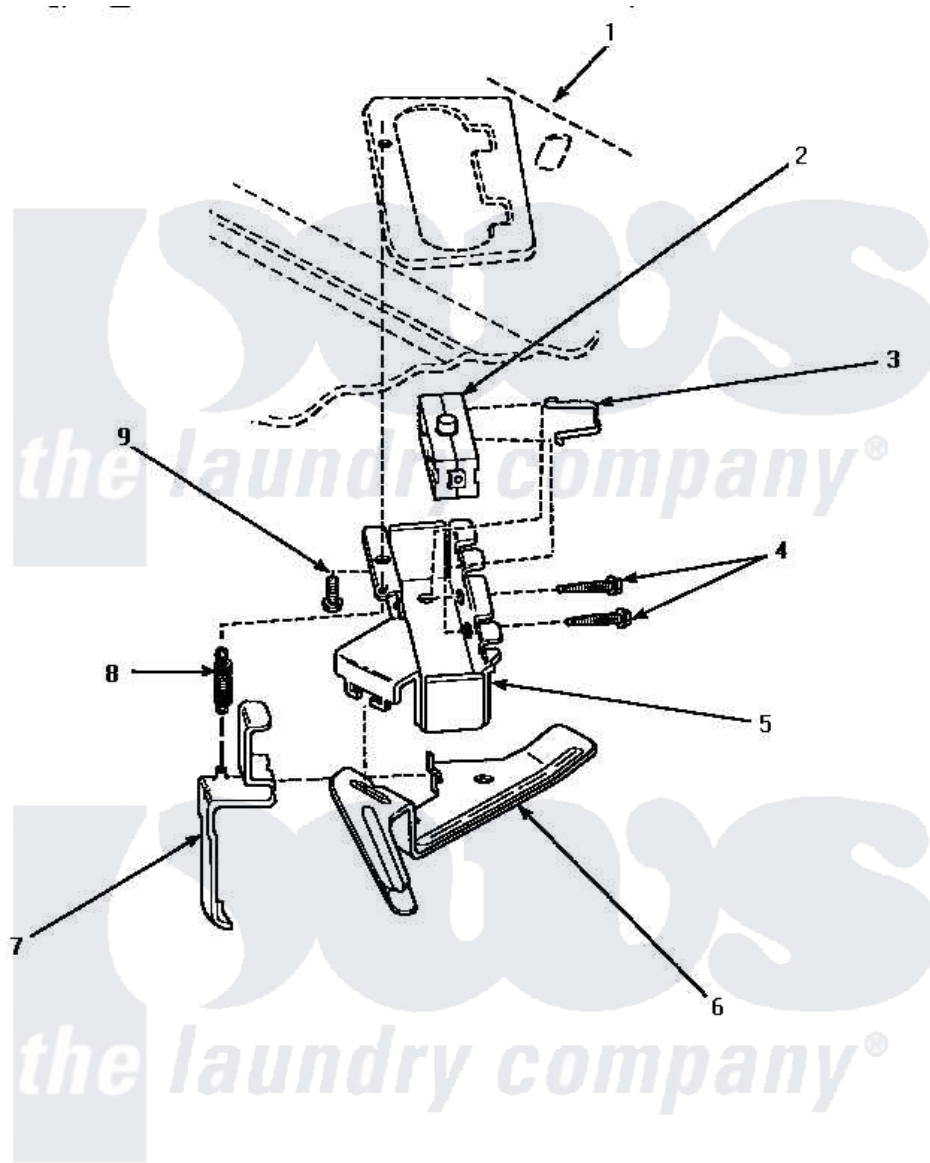

Amana AWM270W 13 - OUT-OF-BALANCE SWITCH

OUT-OF-BALANCE SWITCH

Amana [Residential Amana AWM270W Washer Parts](#) Parts Diagram 13 - OUT-OF-BALANCE SWITCH
 Click on the part number to view part

Item	Original Part Number	Replaced By	Status	Part Description
1	Y00000000		Not Available	SEE NOTE CABINET TOP
2	33445	27001095		Switch, Lid
3	33433		Not Available	CLIP,HOLDER-SWITCH
4	36510			Screw
5	34679P		Not Available	SWITCH HOLDER
6	33441			Arm, Actuator
7	33442			Lever, Unbalanced Load
8	33443			Spring
9	23962	W10116760		Screw