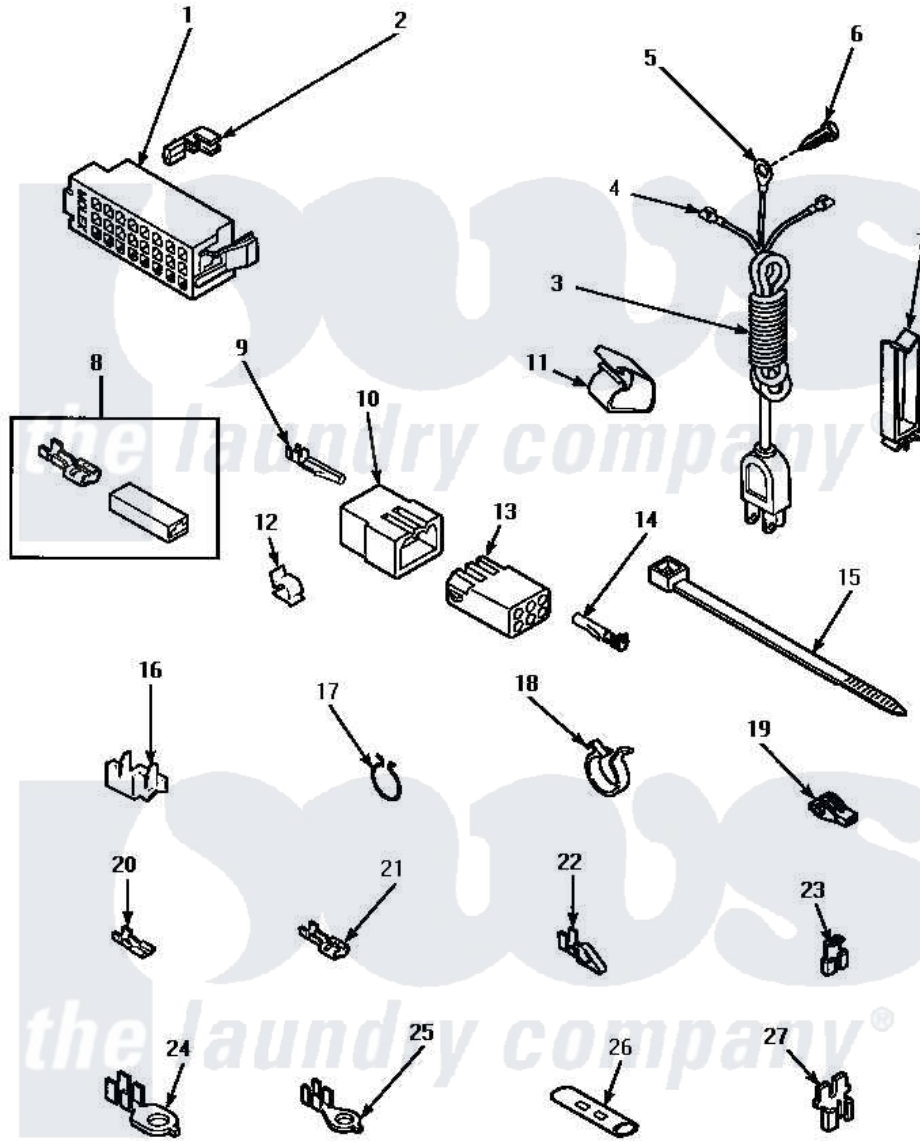

Amana AWM270W 14 - POWER CORD & TERMINALS

POWER CORD AND TERMINALS

Amana [Residential Amana AWM270W Washer Parts](#) Parts Diagram 14 - POWER CORD & TERMINALS

[Click on the part number to view part](#)

Item	Original Part Number	Replaced By	Status	Part Description
1	34123			Housing, LH -24 Position
"	32746			Housing, RH-24 Positi
2	Y00188			Molex Terminal
3	Y34458		Not Available	POWER CORD ALL
4	03673		Not Available	NUT
5	Y0000000		Not Available	SEE NOTE GROUND WIRE, GREEN
6	52909			Screw, 10B-16 X 1/2 HeX
7	36274		Not Available	CLIP, HARNESS
8	00234	00359		Terminal Ultra Pod 250 X032F
9	Y00116			Terminal, Pin-Male
10	23041			Plug, 6 Circuit
"	23033			Plug, 9 Circuit
"	26302		Not Available	PLUG,1 CIRCUIT
11	35521		Not Available	CLIP,HARNESS HOLDER
12	21036			Clip, Cable
13	26708			Receptacle, 6 Circuit

"	26301		Receptacle, Molex
"	26163		Receptacle, 9 Circuit
14	Y00117	5011-XX	093 Female Socket
15	36466	M0321209	Tie-Electrical
16	Y00161	B5733302	Clip, Ground
17	51291		Clip, Wire
18	61510	504034	Clip, Wire
19	70210	Not Available	INSULATOR,BLUE
20	00112		Terminal, Spade-3/16 Fe
21	Y00119	Not Available	SPADE TERMINAL(18 GAUGE) (1/4 INCH-(1) 18 GAUGE WIRE)
22	00220	Not Available	TERMINAL,CRIMP-SINGLE
23	Y00120		Terminal, Flag-1/4 Fema
24	Y00113	Not Available	TERMINAL,RING-1/4 STUD
25	00110		No.10 18 Gauge Wire
26	21091	Not Available	CONNECTOR TWO 1/4 INCH MALE
27	29673	Not Available	DOUBLE CONNECTOR