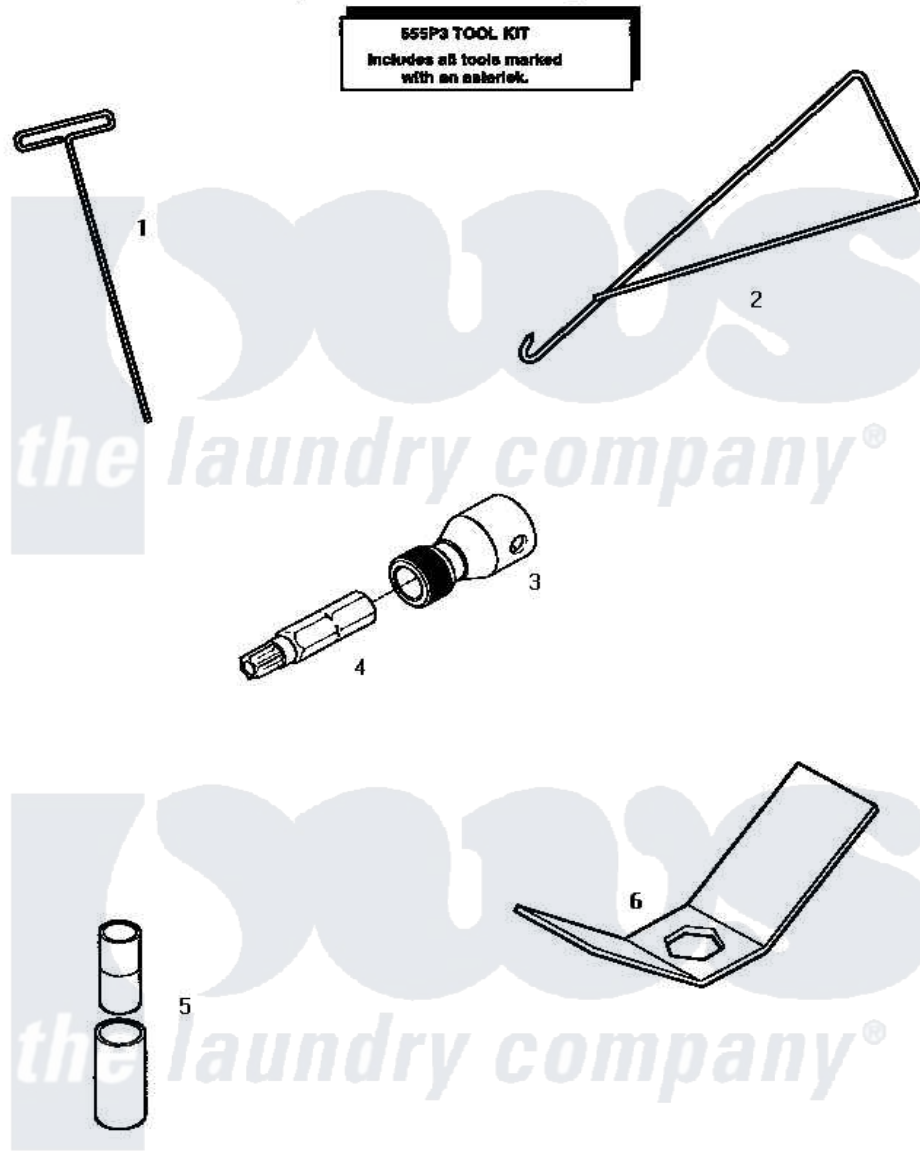

Amana AWM270W 15 - SPECIAL TOOLS

SPECIAL TOOLS

Amana [Residential Amana AWM270W Washer Parts](#) Parts Diagram 15 - SPECIAL TOOLS

[Click on the part number to view part](#)

Item	Original Part Number	Replaced By	Status	Part Description
1	291P4		Not Available	WRENCH, T - ALLEN
2	289P4	321P4		Hook, Spring
3	24161			Torx Bit Holder
4	282P4			T25 Tamper Resistant Bit
5	242P4			Installer, Spring
6	237P4	306P4		Hex Wrench
NI	555P3	725P3		Kit