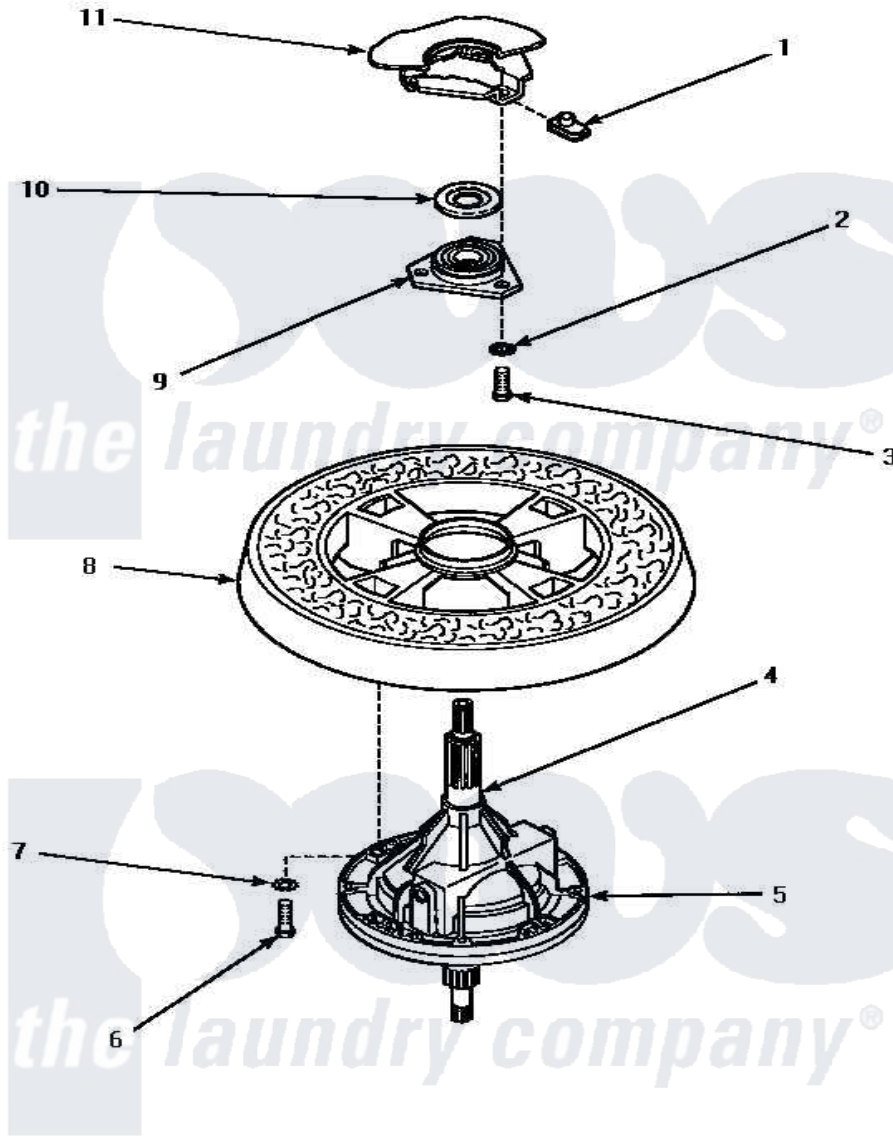

Amana AWM270W 17 - TRANSMISSION ASSY & BALANCE RING

TRANSMISSION ASSEMBLY AND BALANCE RING

Amana Residential Amana AWM270W Washer Parts Parts Diagram 17 - TRANSMISSION ASSY & BALANCE RING

Click on the part number to view part

Item	Original Part Number	Replaced By	Status	Part Description
1	27222			Nut, Retainer 5/16-18
2	04366			Lockwasher, 5/16intshkp
3	01355		Not Available	SCREW
4	27604P			Never-Seeze 1 Oz Tube
5	Y34526	34526P		Assembly, Transmission
6	27200		Not Available	CAP SCREW
7	02431			Lockwasher, 1/4 Ext Shk
8	34731		Not Available	ASSY,BALANCE RING-COMPL
9	27182	40004201P		Main Bearing Assembly
10	27187			Flinger
11	Y00000000		Not Available	SEE NOTE OUTER TUB