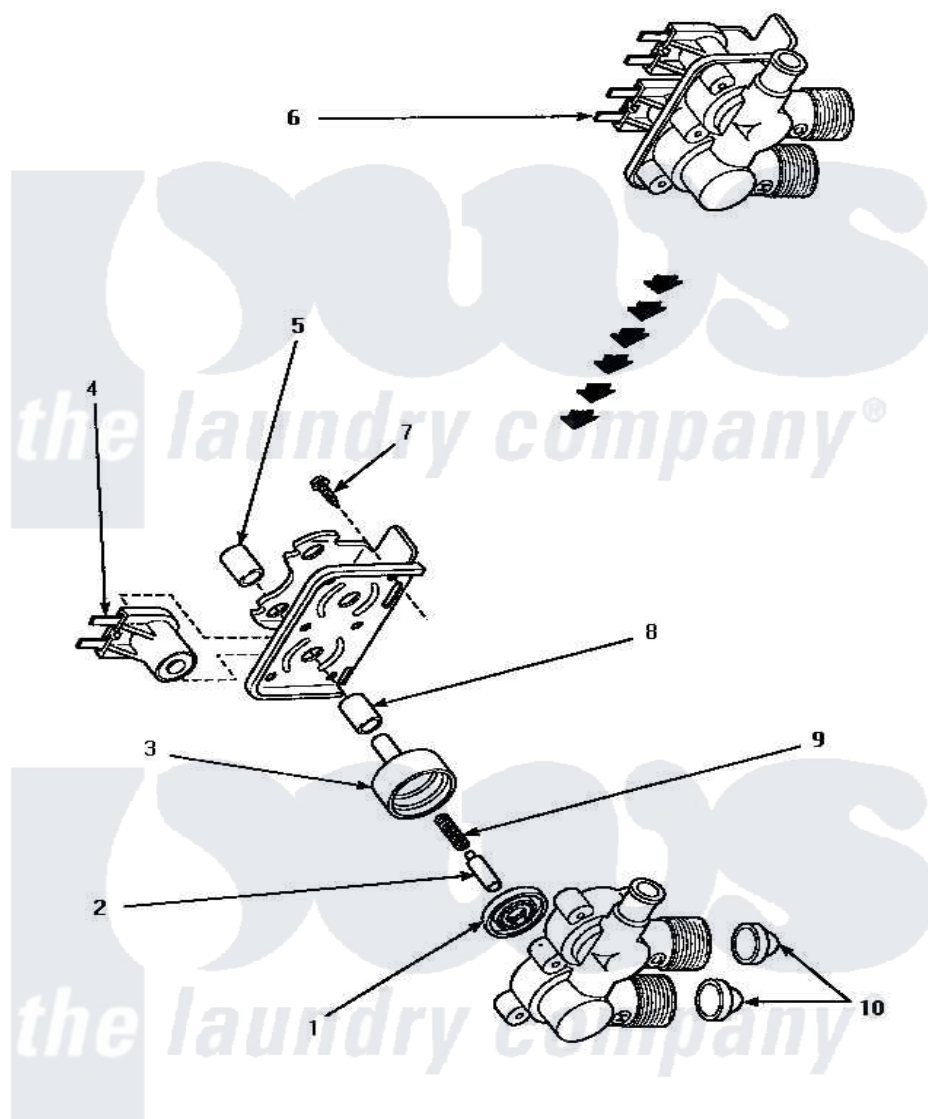

Amana AWM270W2 01 - (ΒΔΗΕ X&®L< O«ÿÿ

34963 MIXING VALVE ASSEMBLY

Amana [Residential Amana AWM270W2 Washer Parts](#) Parts Diagram 01 - (ΒΔΗΕ X&®L< O«ÿÿ
 Click on the part number to view part

Item	Original Part Number	Replaced By	Status	Part Description
1	24134		Not Available	DIAPHRAGM
2	24132		Not Available	ARMATURE
3	24130			Guide, Armature
4	33930A	33930		Valve, Mixing
5	24128		Not Available	SLEEVE, LONG
6	34963	34963P		Valve Mixing Package
7	25817C		Not Available	SCREW
8	24129		Not Available	SLEEVE, SHORT
9	23224E		Not Available	SPRING
10	24122	22002960		Strainer, Washer Inlet