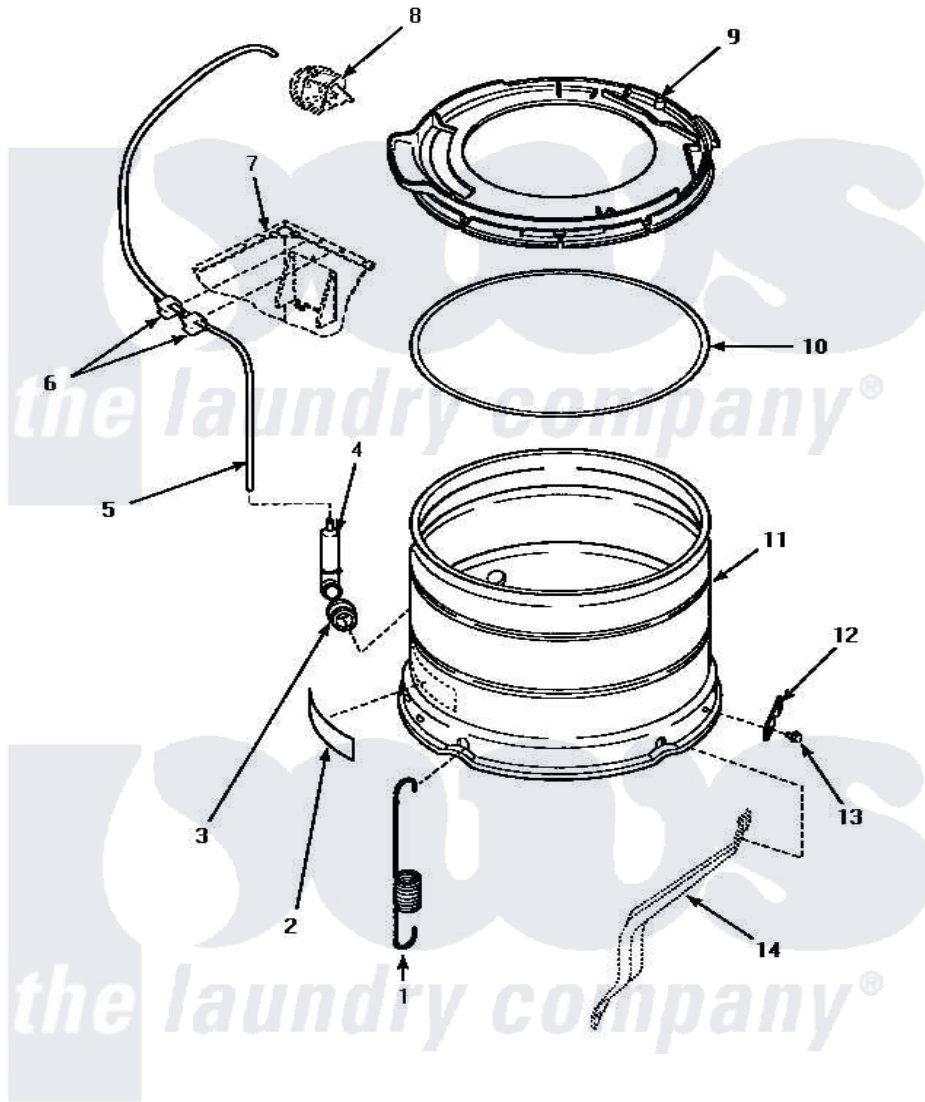

# Amana AWM270W2 02 - (ΒΔΗΕ X&®L< O«ÿÿ

## OUTER TUB, COVER AND PRESSURE HOSE

Amana [Residential Amana AWM270W2 Washer Parts](#) Parts Diagram 02 - (ΒΔΗΕ X&®L< O«ÿÿ  
 Click on the part number to view part

Item	Original Part Number	Replaced By	Status	Part Description
1	35947		Not Available	SPRING, TUB -SHORT
2	500049		Not Available	STICKER
3	29175	<a href="#">40037801</a>		Grommet
4	30907	<a href="#">40008501</a>		Assembly, Pressure Bulb
5	29213	<a href="#">39125</a>		Tubing 31
6	<a href="#">21036</a>			Clip, Cable
7	Y00000000		Not Available	SEE NOTE CABINET ASSY - (SEE FRONT PANEL, BASE AND CABINET ASSY PAGE)
8	Y00000000		Not Available	SEE NOTE PRESSURE SWITCH - (SEE GRAPHIC PANEL AND CONTROLS PAGE)
9	<a href="#">36025P</a>			Assembly, Tub Cover and Gasket
10	<a href="#">32857</a>			Gasket, Tub Cover Small
11	<a href="#">34439P</a>			Outer Tub
12	<a href="#">27926</a>			Plate, Leg .063
13	35369	<a href="#">40128701</a>		Screw, 5/16-18 X .50